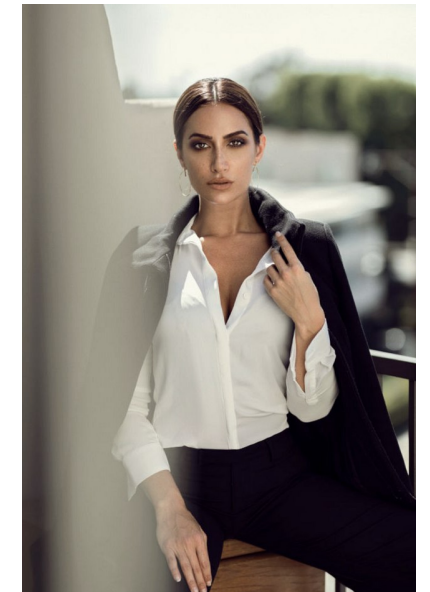

DONNA FELDMAN

Height 5'10" Bust 35" Waist 25.5" Hips 36" Dress 4 US Shoe 9.5 US
Hair Brown Eyes Brown

PREMIER
MODELS & TALENT