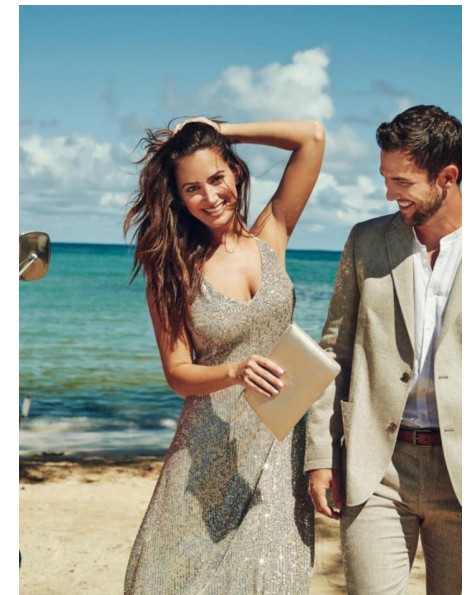

DONNA FELDMAN

Height 5'10" Bust 35" Waist 25.5" Hips 36" Dress 4 US Shoe 9.5 US
Hair Brown Eyes Brown

PREMIER
MODELS & TALENT