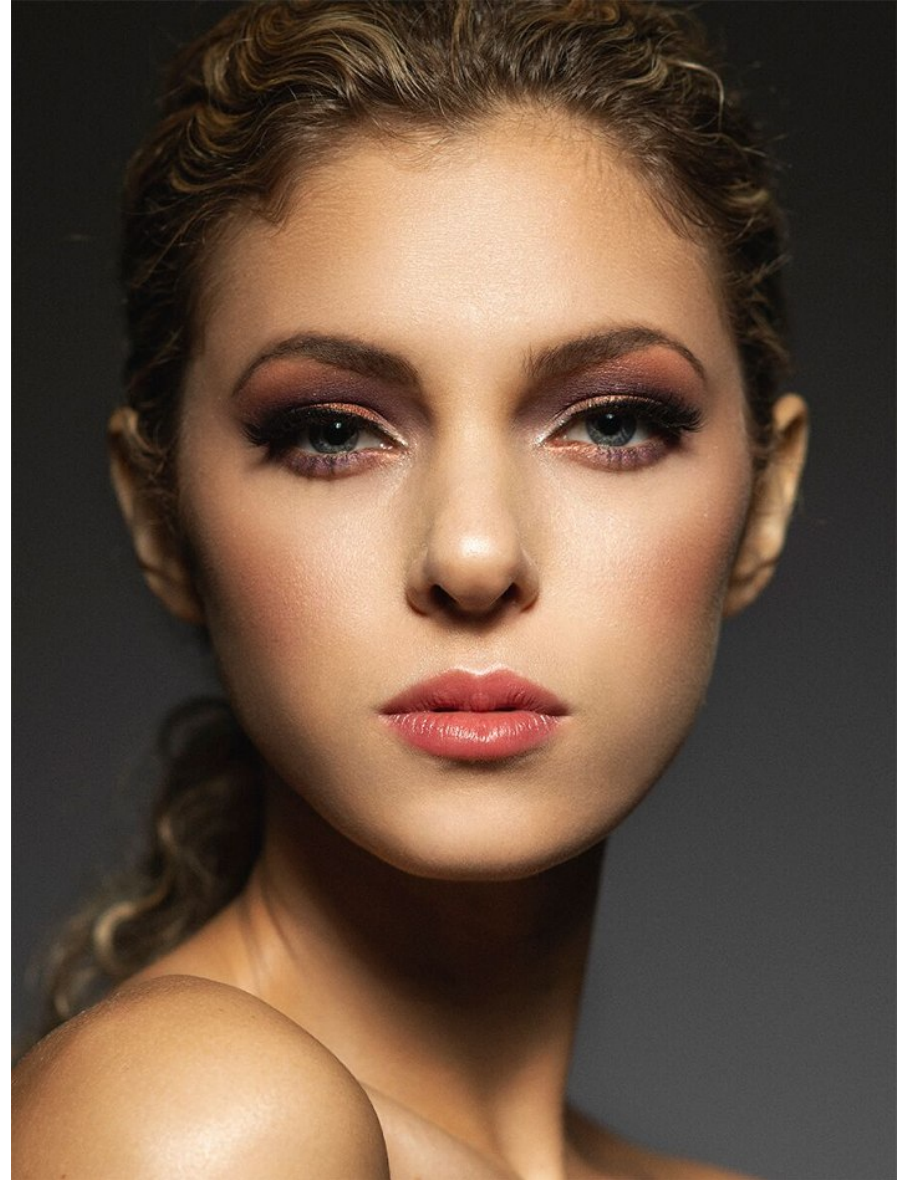

PREMIER
MODELS & TALENT

KYIAH MASON

Height 5'8" Bust 33" Waist 24.5" Hips 34.5" Dress 0-2 US Shoe 7 US Hair Blonde Eyes Blue

KYIAH MASON

Height 5'8" Bust 33" Waist 24.5" Hips 34.5" Dress 0-2 US Shoe 7 US Hair Blonde Eyes Blue