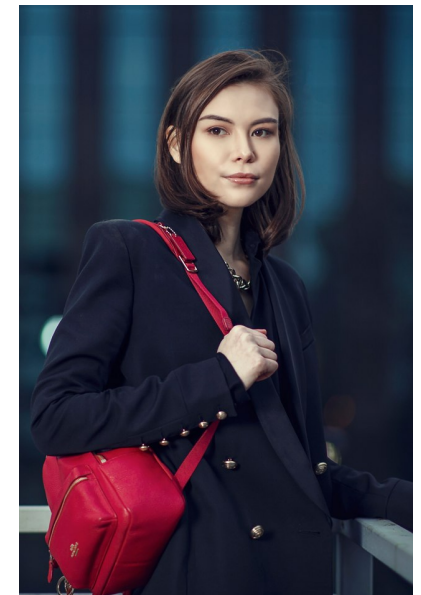

TAIANA HALE

Height 5'10" Bust 34" Waist 25" Hips 36" Hair Brown Eyes Brown

PREMIER
MODELS & TALENT