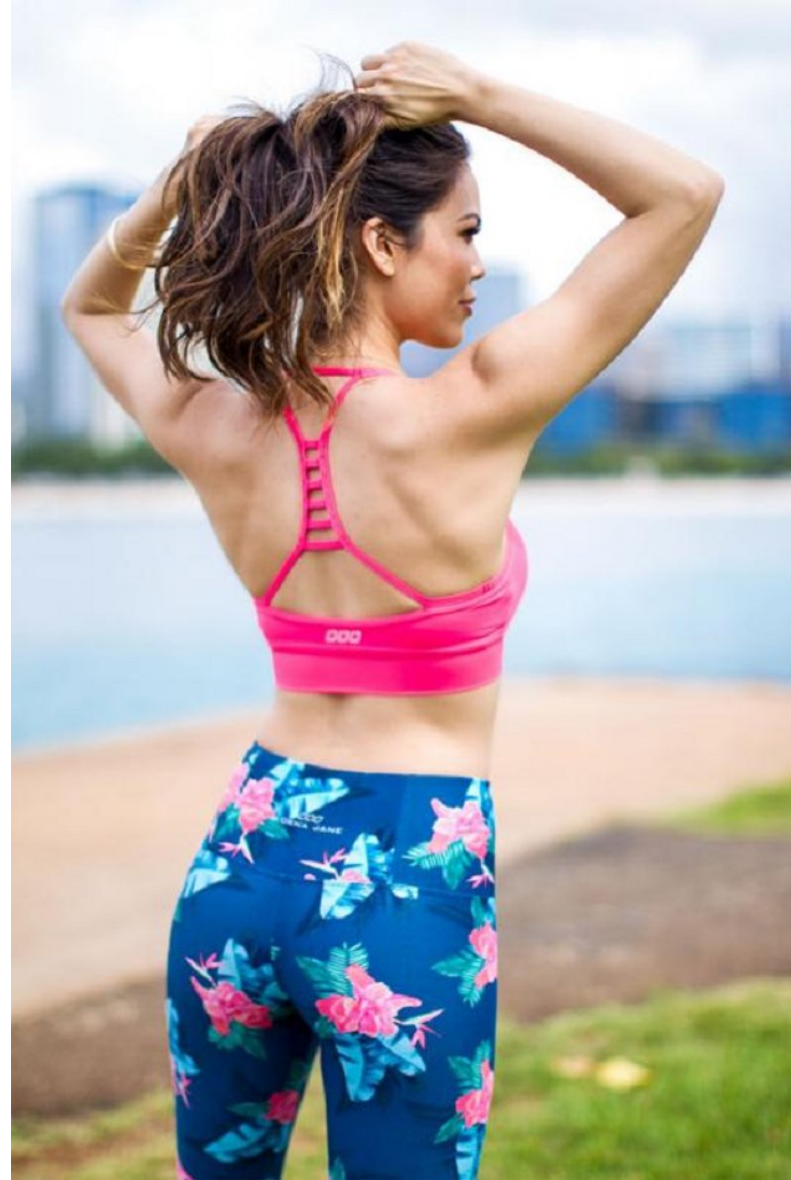

**PREMIER**  
MODELS & TALENT

**JULIE CHU**

Height 5'8.5"   Bust 32"   Waist 24.5"   Hips 36"   Shoe 7.5 US (kids)   Hair Brown   Eyes Brown

JULIE CHU

Height 5'8.5" Bust 32" Waist 24.5" Hips 36" Shoe 7.5 US (kids) Hair Brown Eyes Brown

**PREMIER**  
MODELS & TALENT

**JULIE CHU**

Height 5'8.5"   Bust 32"   Waist 24.5"   Hips 36"   Shoe 7.5 US (kids)   Hair Brown   Eyes Brown