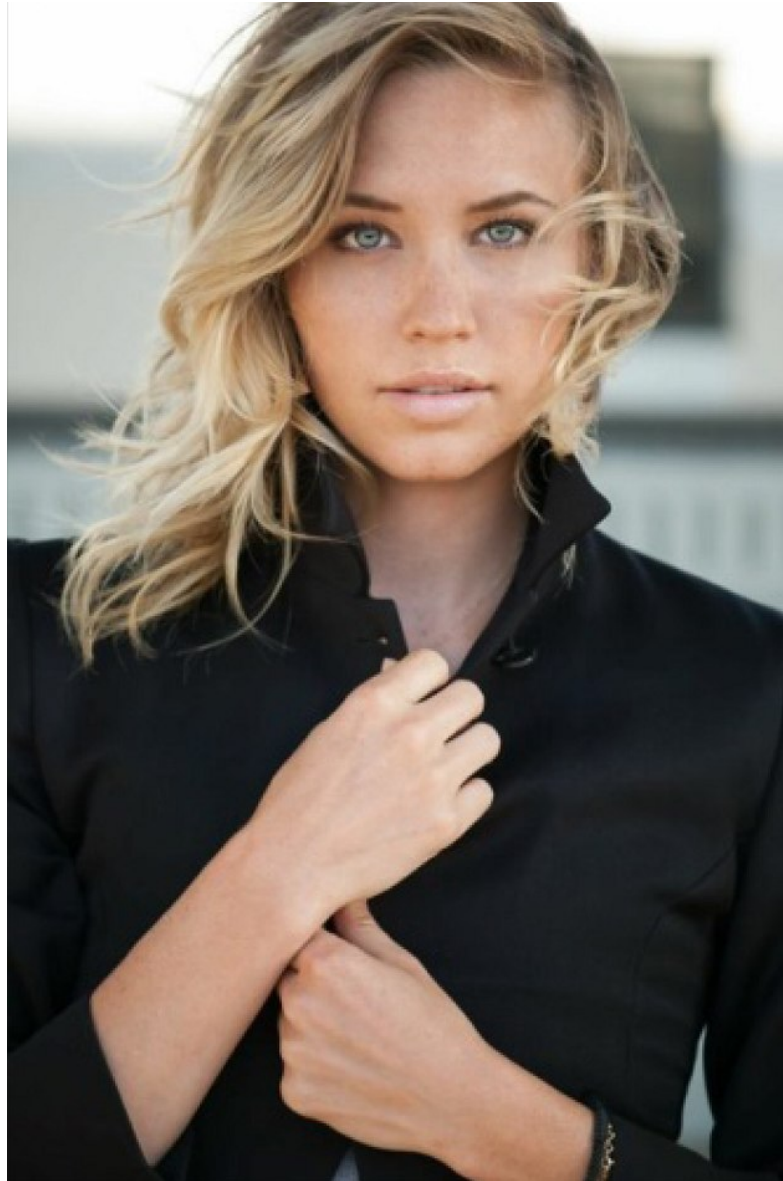

**PREMIER**  
MODELS & TALENT

**AQUEELA ZOLL**

Height 5'9" Bust 34" Waist 25" Hips 34.5" Hair Blonde Eyes Blue

PREMIER  
MODELS & TALENT

AQUEELA ZOLL

Height 5'9" Bust 34" Waist 25" Hips 34.5" Hair Blonde Eyes Blue

AQUEELA ZOLL

Height 5'9" Bust 34" Waist 25" Hips 34.5" Hair Blonde Eyes Blue