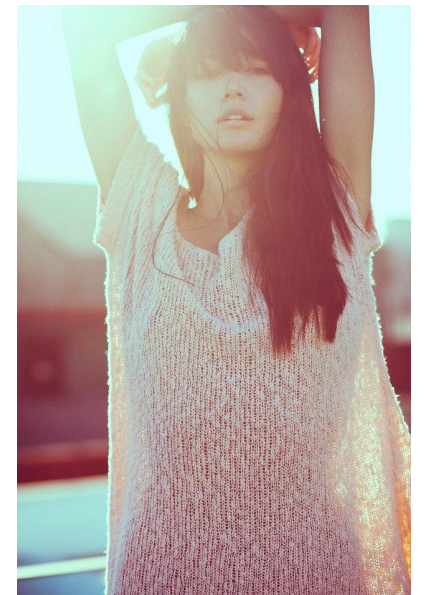

MONIQUE BLANCHARD

Height 5'10" Bust 34" Waist 26" Hips 36" Dress 4 US Shoe 8 US (kids)
Hair Brown Eyes Brown

PREMIER
MODELS & TALENT