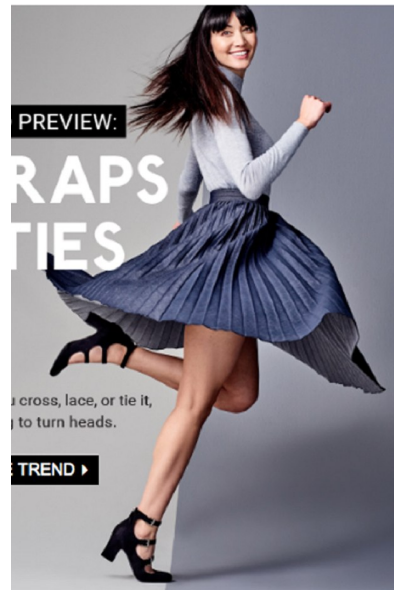

MONIQUE BLANCHARD

Height 5'10" Bust 34" Waist 26" Hips 36" Dress 4 US Shoe 8 US (kids)
Hair Brown Eyes Brown

PREMIER
MODELS & TALENT