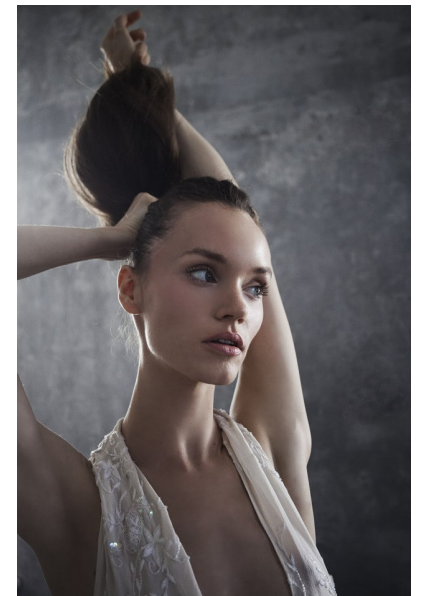

ALIA BRHEL

Height 5'10" Bust 33" Waist 24.5" Hips 35" Dress 2 US Shoe 7 US (kids)  
Hair Brown Eyes Blue

PREMIER  
MODELS & TALENT