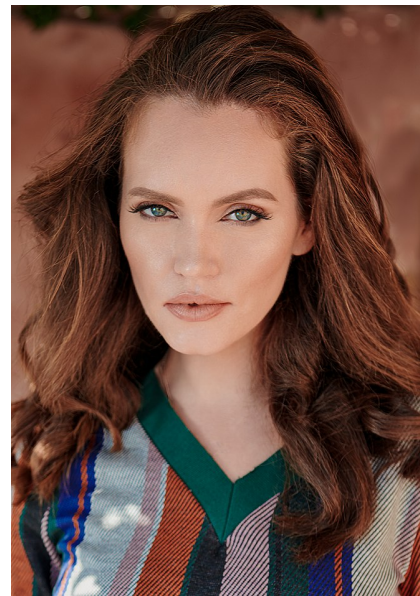

ALIA BRHEL

Height 5'10" Bust 33" Waist 24.5" Hips 35" Dress 2 US Shoe 7 US (kids)  
Hair Brown Eyes Blue

PREMIER  
MODELS & TALENT