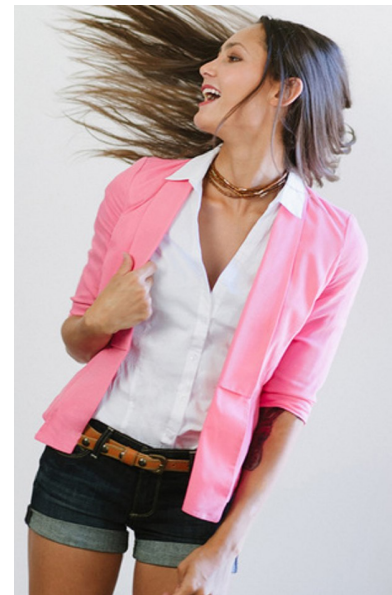

## DANIELLE SEA

Height 5'7.5" Bust 34" Waist 25" Hips 35" Dress 2-4 US Shoe 7.5 US  
(kids) Hair Brown Eyes Brown

**PREMIER**  
MODELS & TALENT