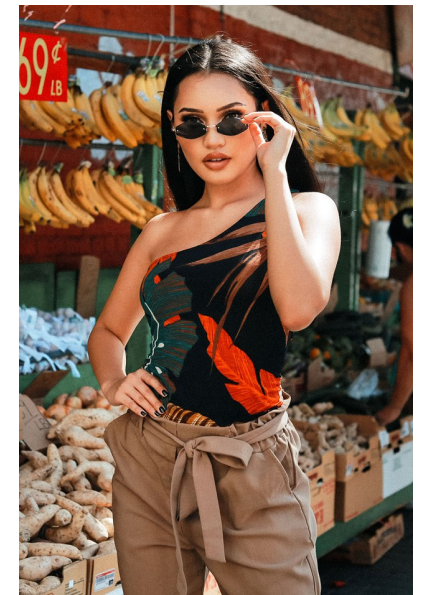

DESTINY BENNER

Height 5'5" Bust 32" Waist 24" Hips 35" Dress 2-4 US Hair Brown
Eyes Hazel

PREMIER
MODELS & TALENT