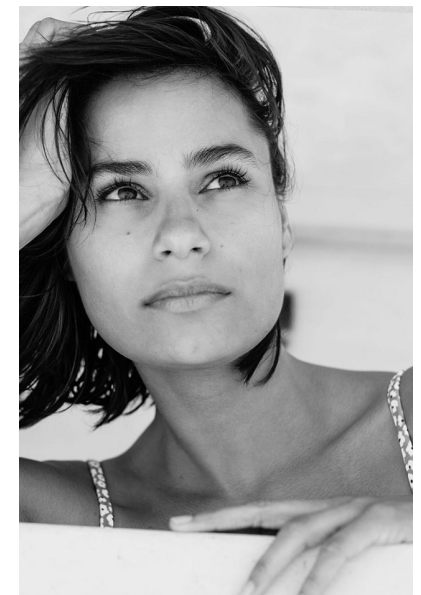

## CHEY GORDON

Height 5'4.5" Bust 32.5" C Waist 23" Hips 33.5" Shoe 6.5 US (kids)  
Hair Brown Eyes Brown

**PREMIER**  
MODELS & TALENT