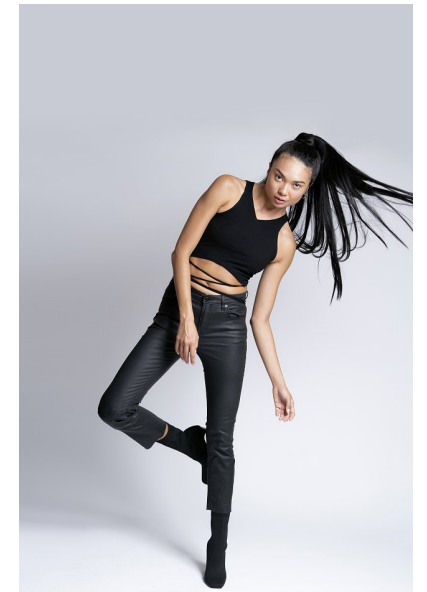

ALLISON CHU

Height 5'9" Bust 32" Waist 24" Hips 33" Dress 0-2 US Shoe 6.5 US
Hair Brown Eyes Brown

PREMIER
MODELS & TALENT