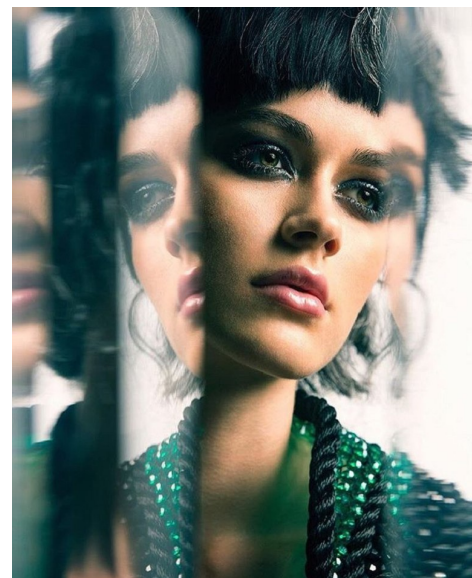

EVA BLACKER

Height 5'10" Bust 32.5" Hips 35" Dress 2-4 US Shoe 10.5 US (kids)
Hair Brown Eyes Hazel

PREMIER
MODELS & TALENT