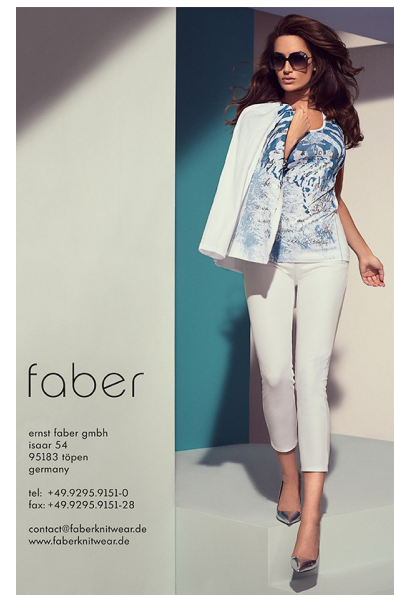

DONNA FELDMAN

Height 5'10" Bust 34" Waist 25" Hips 36" Dress 4 US Shoe 9.5 US (kids)
 Hair Brown Eyes Brown

PREMIER

MODELS & TALENT