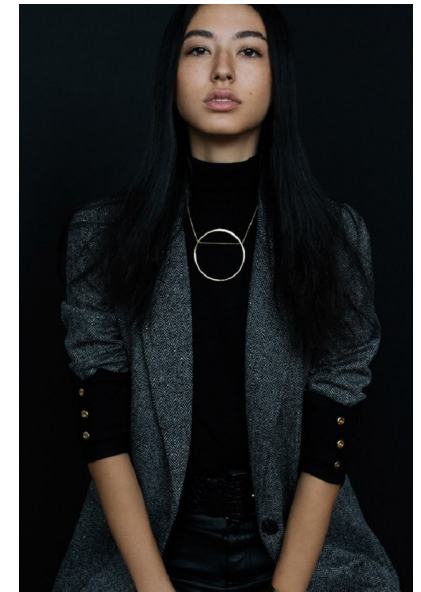

SYDNY FURUICHI

Height 5'10" Bust 32" Waist 24" Hips 35" Dress 2 US Shoe 7.5 US
Hair Brown Eyes Brown

PREMIER
MODELS & TALENT