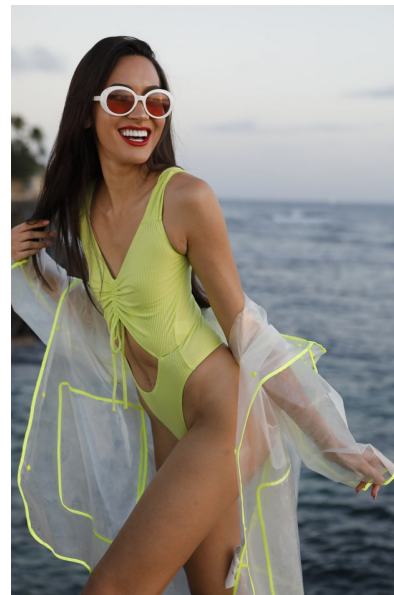

DANI HORNER

Height 5'10" Bust 32" Waist 24" Hips 35" Dress 2 US Shoe 9 US
Hair Brown Eyes Brown

PREMIER
MODELS & TALENT