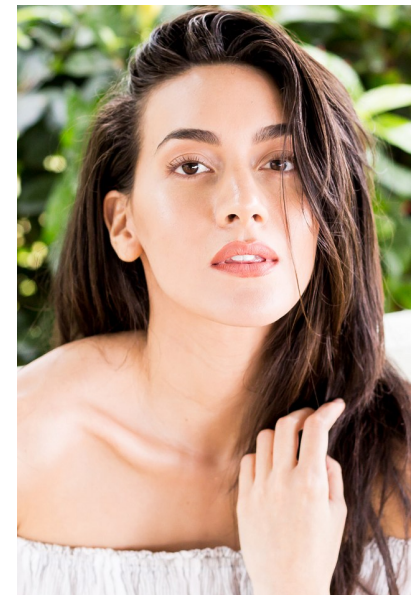

DANI HORNER

Height 5'10" Bust 32" Waist 24" Hips 35" Dress 2 US Shoe 9 US
Hair Brown Eyes Brown

PREMIER
MODELS & TALENT