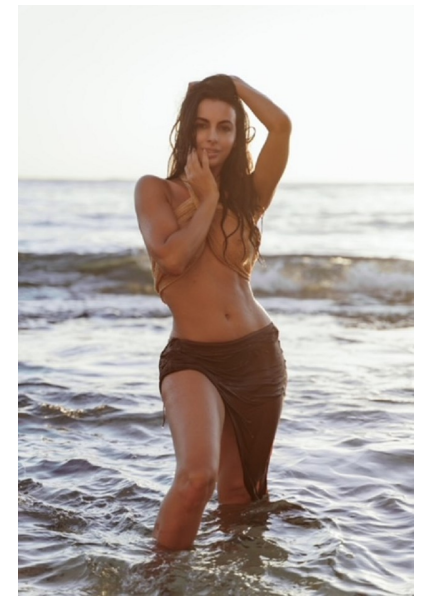

SOPHIA

Height 5'4" Bust 34" Waist 24" Hips 36" Dress 0-2 US Shoe 7 US
Hair Brown Eyes Brown

PREMIER

MODELS & TALENT