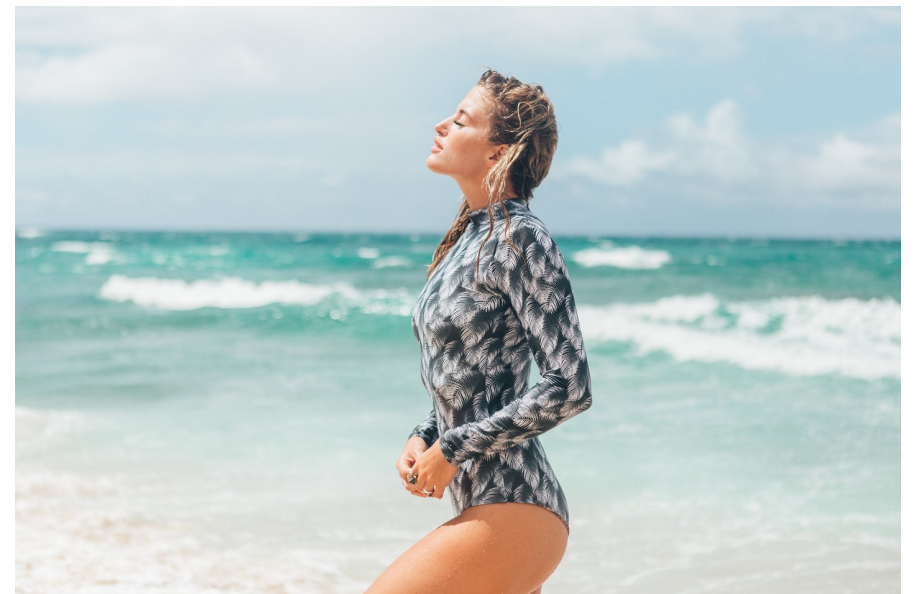

LACEY DOUGLAS

Height 5'7" Bust 34" Waist 26" Hips 35" Hair Blonde Eyes Blue

PREMIER
MODELS & TALENT