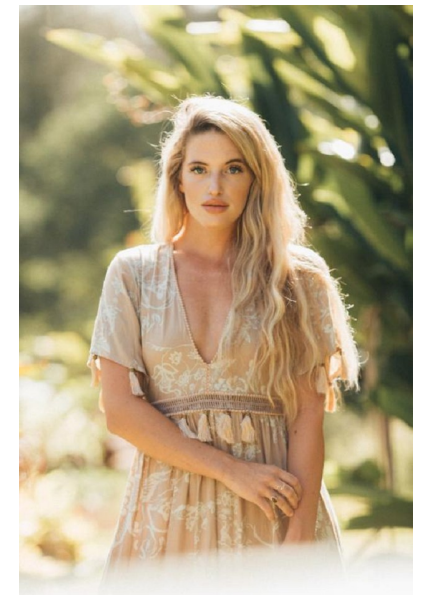

LACEY DOUGLAS

Height 5'7" Bust 34" Waist 26" Hips 35" Hair Blonde Eyes Blue

PREMIER
MODELS & TALENT