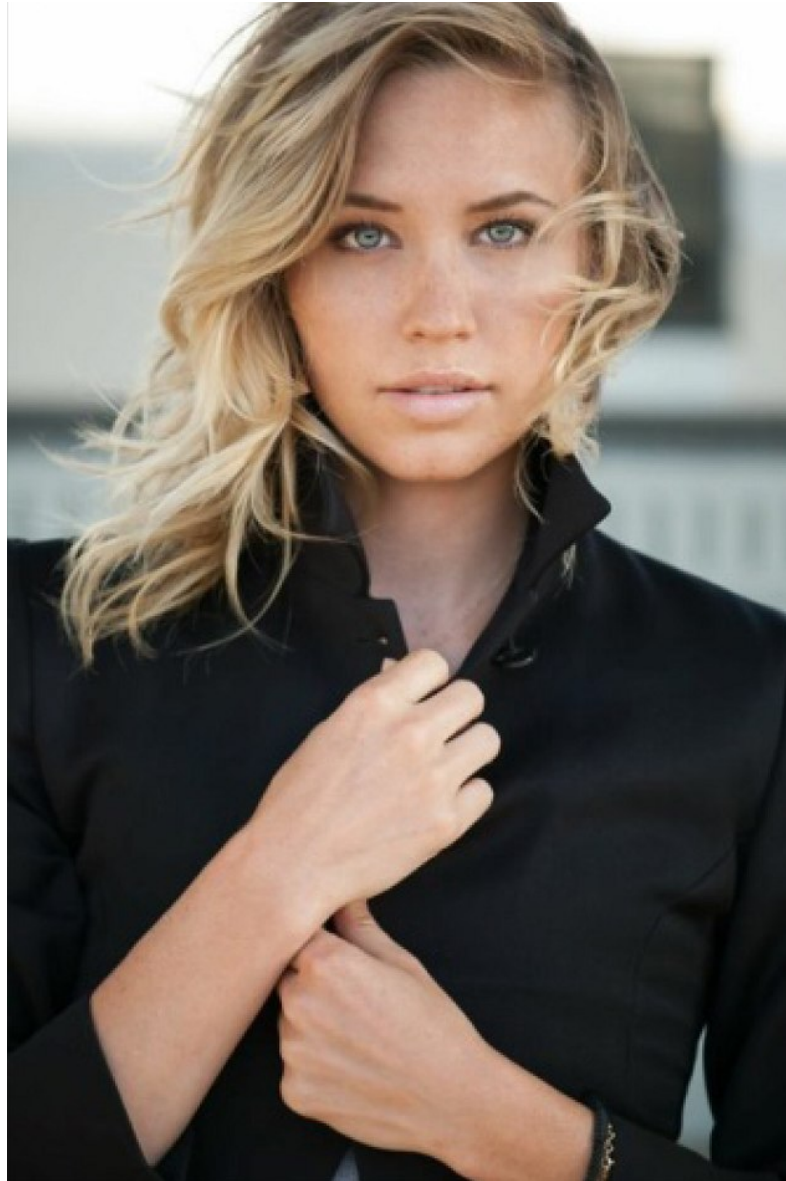

PREMIER
MODELS & TALENT

AQUEELA ZOLL

Height 5'9" Bust 34" Waist 25" Hips 34.5" Hair Blonde Eyes Blue

PREMIER
MODELS & TALENT

AQUEELA ZOLL

Height 5'9" Bust 34" Waist 25" Hips 34.5" Hair Blonde Eyes Blue

AQUEELA ZOLL

Height 5'9" Bust 34" Waist 25" Hips 34.5" Hair Blonde Eyes Blue

PREMIER
MODELS & TALENT

AQUEELA ZOLL

Height 5'9" Bust 34" Waist 25" Hips 34.5" Hair Blonde Eyes Blue