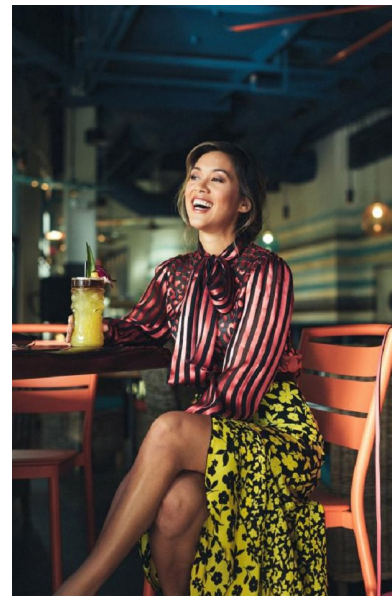

## DIXIE ROSE

Height 5'3" Bust 32.5" Waist 24" Hips 34.5" Dress 0-2 US Shoe 7 US  
(kids) Hair Brown Eyes Brown

**PREMIER**  
MODELS & TALENT