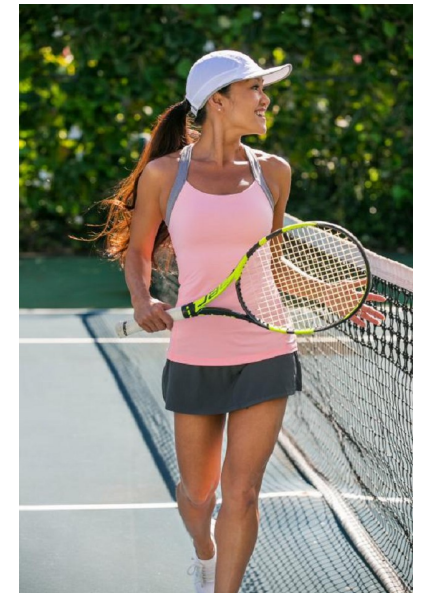

KIM TARATKO

Height 5'3" Bust 32" Waist 24" Hips 33" Dress 0-2 US Hair Brown
Eyes Brown

PREMIER
MODELS & TALENT