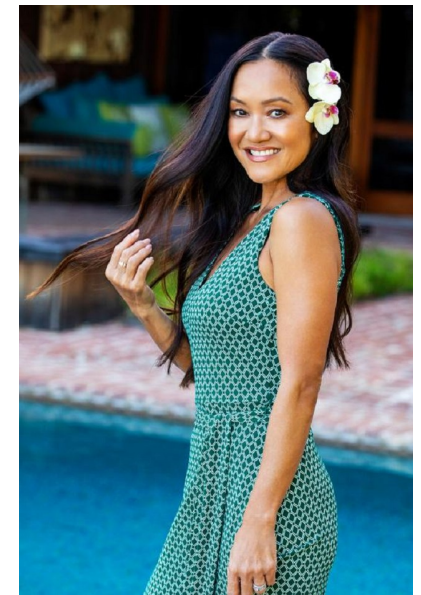

KIM TARATKO

Height 5'3" Bust 32" Waist 24" Hips 33" Dress 0-2 US Hair Brown
Eyes Brown

PREMIER
MODELS & TALENT