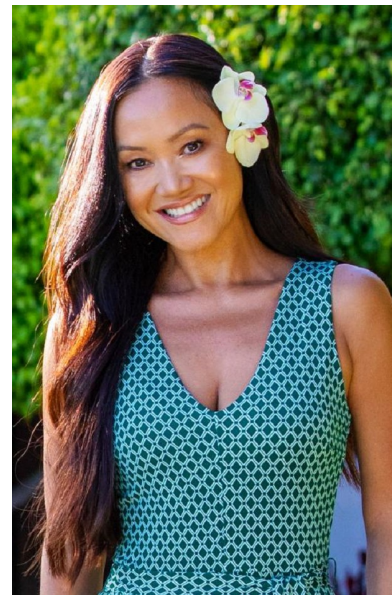

KIM TARATKO

Height 5'3" Bust 32" Waist 24" Hips 33" Dress 0-2 US Hair Brown
Eyes Brown

PREMIER
MODELS & TALENT