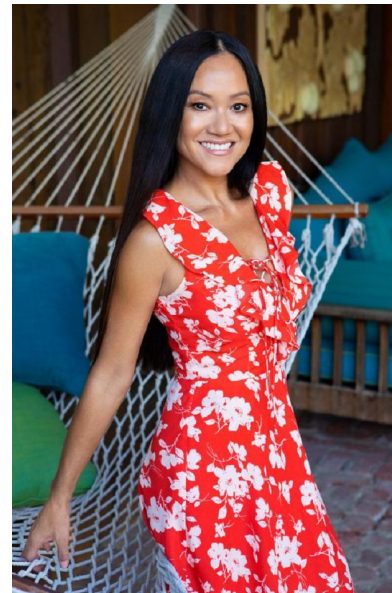

KIM TARATKO

Height 5'3" Bust 32" Waist 24" Hips 33" Dress 0-2 US Hair Brown
Eyes Brown

PREMIER
MODELS & TALENT