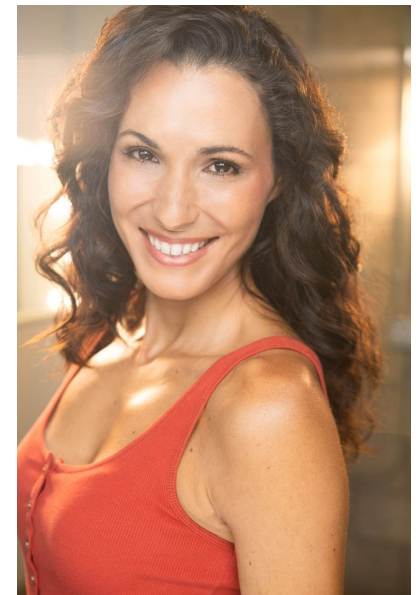

KEIKILANI GRUNE

Height 5'5" Bust 32.5" Waist 24.5" Hips 34.5" Dress 0-2 US Shoe 7.5 US
Hair Brown Eyes Brown

PREMIER
MODELS & TALENT