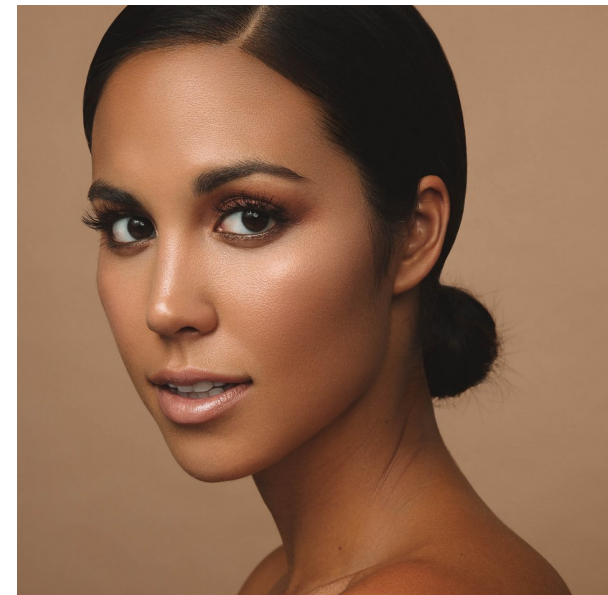

CHELSEA HARDIN

Height 5'11" Bust 34" Waist 26" Hips 36" Dress 4-6 US Shoe 9.5 US
(kids) Hair Brown Eyes Brown

PREMIER
MODELS & TALENT