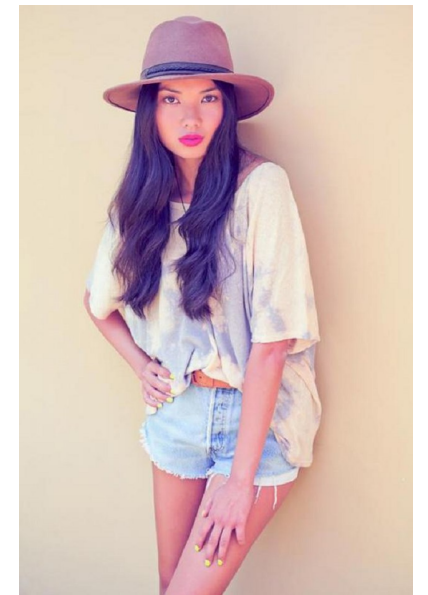

ALLISON CHU

Height 5'9" Bust 32" Waist 24" Hips 33" Dress 0-2 US Shoe 6.5 US (kids)
Hair Brown Eyes Brown

PREMIER
MODELS & TALENT