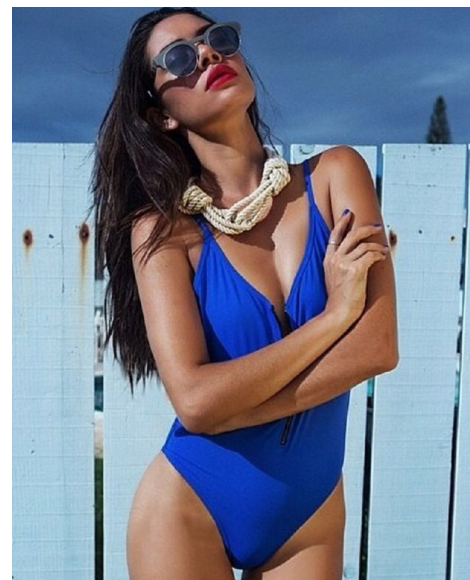

**HAYLEE KAM**

Height 5'5" Bust 32.5" Waist 24.5" Hips 35" Dress 0-2 US Shoe 6.5 US  
(kids) Hair Brown Eyes Hazel

**PREMIER**  
MODELS & TALENT