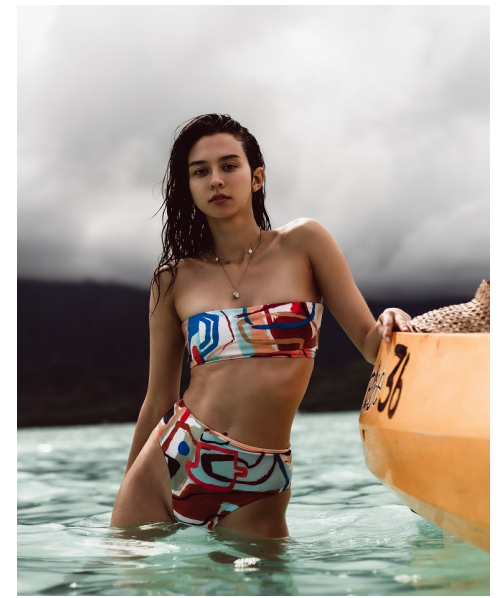

## ALEXA LUCZAK

Height 5'9" Bust 33" Waist 24" Hips 34" Dress 2 US Shoe 5 US  
Hair Brown Eyes Hazel

**PREMIER**  
MODELS & TALENT