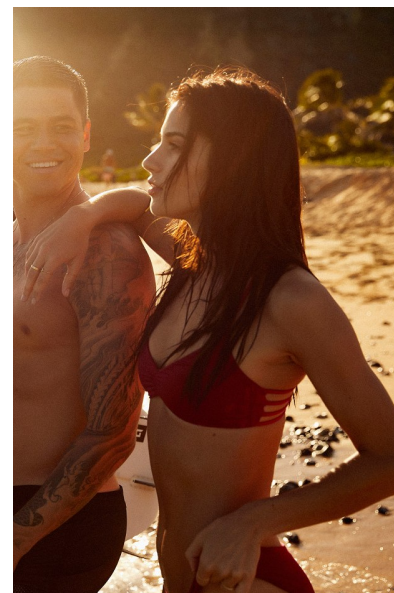

ANDREA STICKEL

Height 5'7" Bust 33" Waist 24" Hips 35" Dress 0-2 US Shoe 8 US
Hair Brown Eyes Brown

PREMIER
MODELS & TALENT