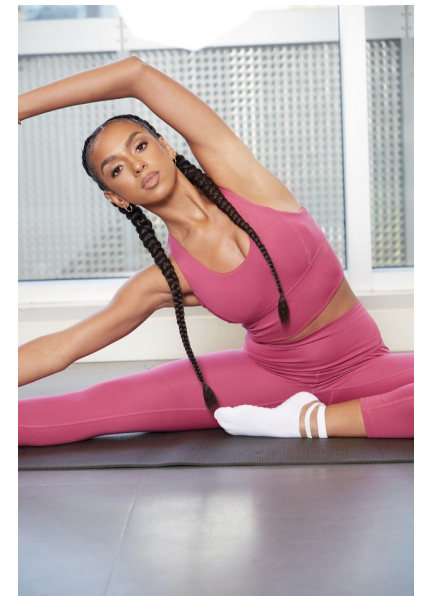

NICOLE ROSS

Height 5'8.5" Bust 33" Waist 24" Hips 35" Dress 2-4 US Hair Brown
Eyes Brown

PREMIER
MODELS & TALENT