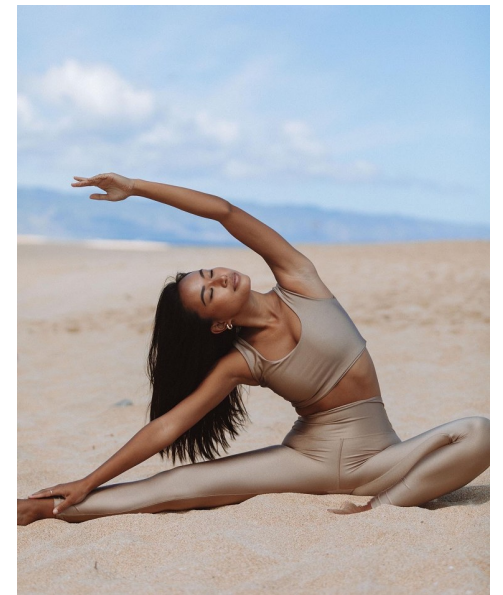

AMBER ABARA

Height 5'8" Bust 33" Waist 24" Hips 34" Dress 2-4 US Shoe 8 US
Hair Brown Eyes Brown

PREMIER
MODELS & TALENT