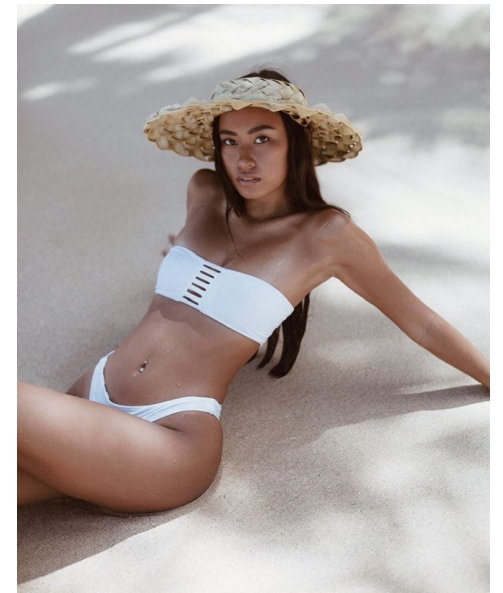

AMBER ABARA

Height 5'8" Bust 33" Waist 24" Hips 34" Dress 2-4 US Shoe 8 US
Hair Brown Eyes Brown

PREMIER
MODELS & TALENT