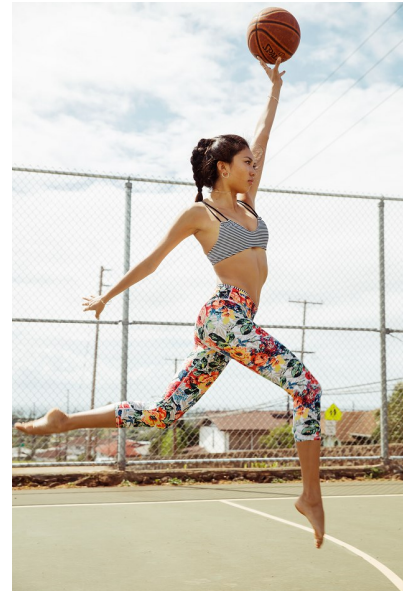

**ALLISON CHU**

Height 5'9" Bust 32" Waist 24" Hips 33" Dress 0-2 US Shoe 6.5 US  
Hair Brown Eyes Brown

**PREMIER**  
MODELS & TALENT