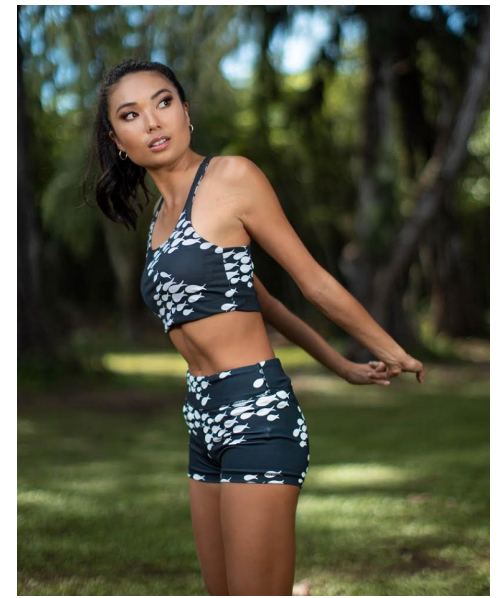

**ALLISON CHU**

Height 5'9" Bust 32" Waist 24" Hips 33" Dress 0-2 US Shoe 6.5 US  
Hair Brown Eyes Brown

**PREMIER**  
MODELS & TALENT