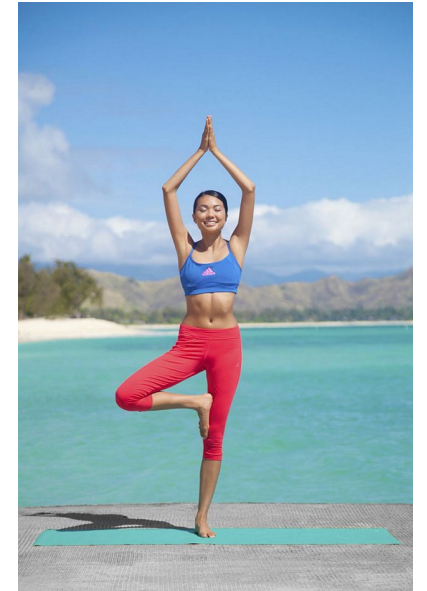

**ALLISON CHU**

Height 5'9" Bust 32" Waist 24" Hips 33" Dress 0-2 US Shoe 6.5 US  
Hair Brown Eyes Brown

**PREMIER**  
MODELS & TALENT