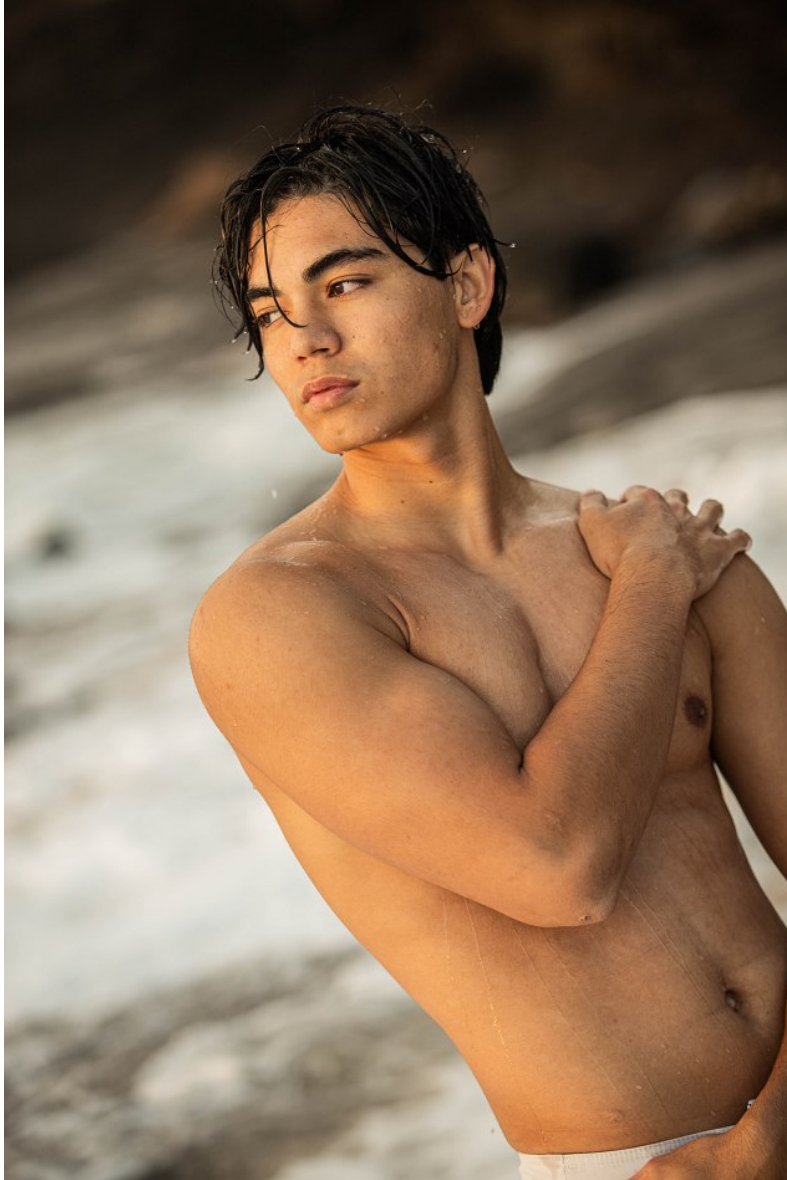

OSHYN FERREIRA

Height 6'2" Chest 38" Waist 31" Inseam 33.5" Shoe 12.5 US Hair Brown Eyes Brown

OSHYN FERREIRA

Height 6'2" Chest 38" Waist 31" Inseam 33.5" Shoe 12.5 US Hair Brown Eyes Brown

OSHYN FERREIRA

Height 6'2" Chest 38" Waist 31" Inseam 33.5" Shoe 12.5 US Hair Brown Eyes Brown