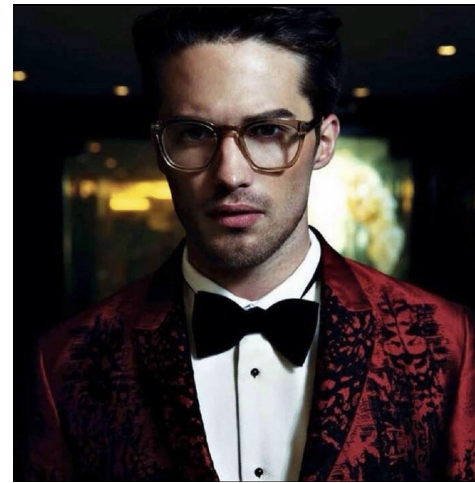

## JOSHUA DUHON

Height 6'2"   Waist 32"   Inseam 34"   Hair Light Brown   Eyes Green

**PREMIER**  
MODELS & TALENT