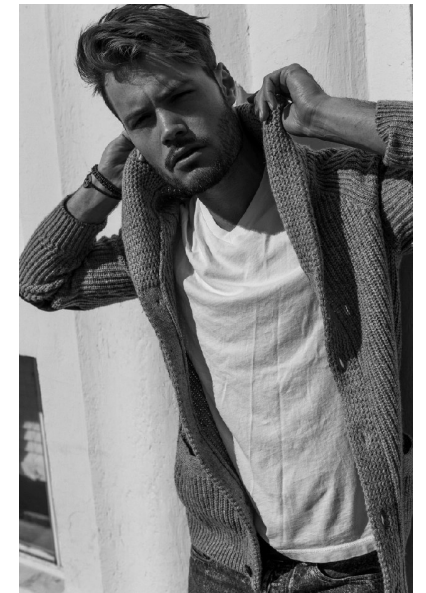

BRIAN GOVE

Height 6'2" Waist 32" Inseam 32" Hair Brown Eyes Brown

PREMIER
MODELS & TALENT