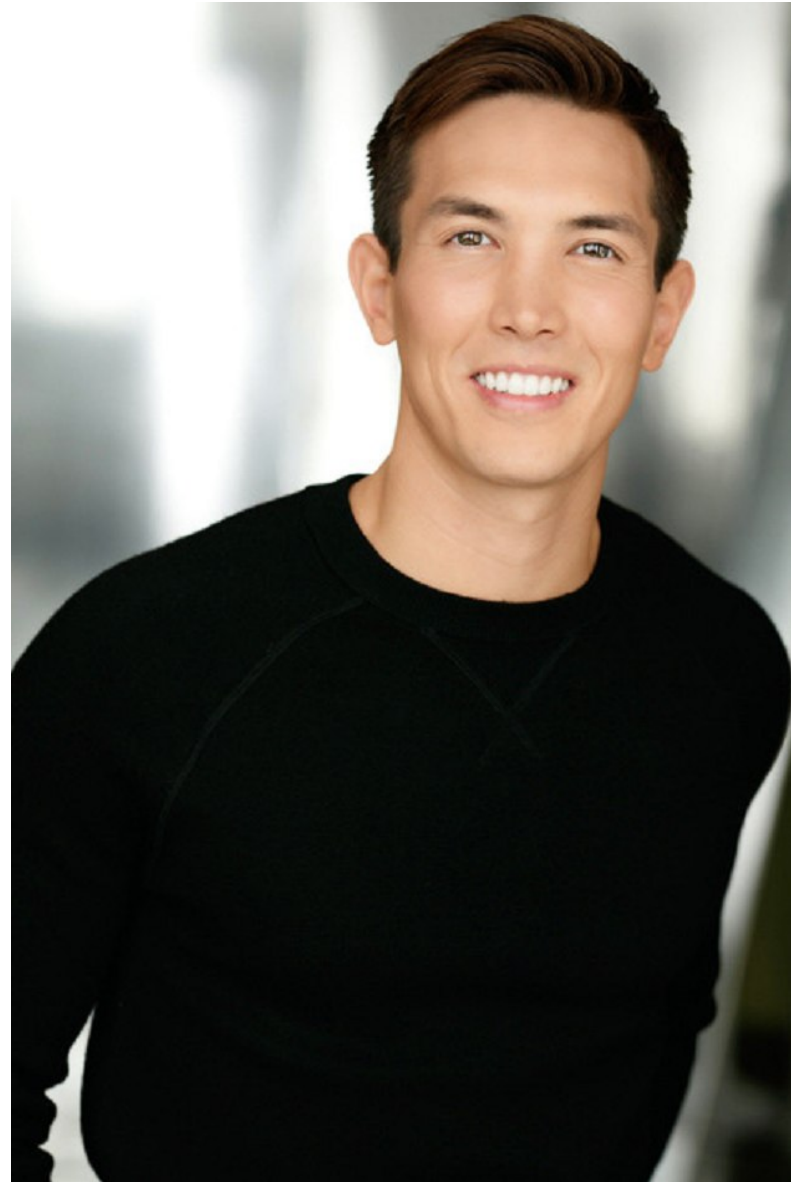

**PREMIER**  
MODELS & TALENT

**EDWARD BOHL**

Height 6'1"   Waist 31"   Inseam 32"   Shoe 10.5 US (kids)   Hair Brown   Eyes Hazel

EDWARD BOHL

Height 6'1"   Waist 31"   Inseam 32"   Shoe 10.5 US (kids)   Hair Brown   Eyes Hazel

**PREMIER**  
MODELS & TALENT

**EDWARD BOHL**

Height 6'1"   Waist 31"   Inseam 32"   Shoe 10.5 US (kids)   Hair Brown   Eyes Hazel

**PREMIER**  
MODELS & TALENT

**EDWARD BOHL**

Height 6'1"   Waist 31"   Inseam 32"   Shoe 10.5 US (kids)   Hair Brown   Eyes Hazel