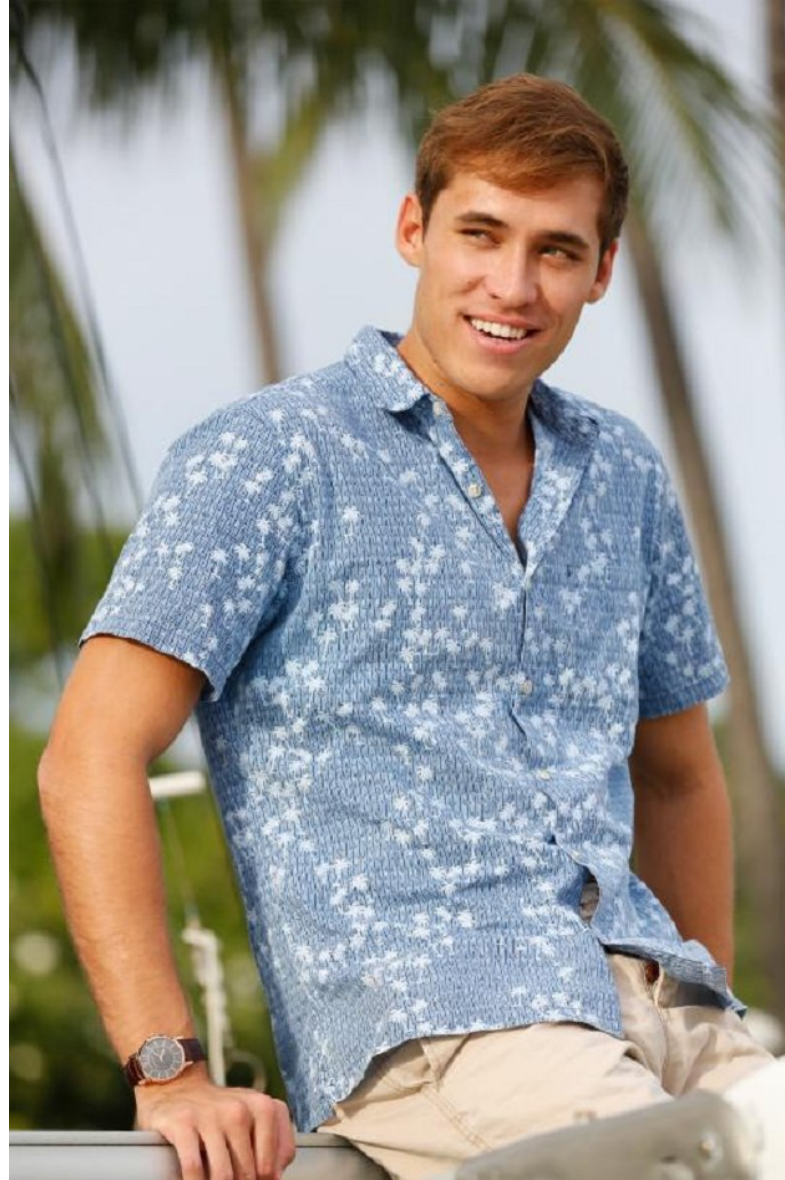

PREMIER
MODELS & TALENT

JEFF HODDICK

Height 6'2.5" Waist 32" Inseam 34" Hair Brown Eyes Hazel

PREMIER
MODELS & TALENT

JEFF HODDICK

Height 6'2.5" Waist 32" Inseam 34" Hair Brown Eyes Hazel

JEFF HODDICK

Height 6'2.5" Waist 32" Inseam 34" Hair Brown Eyes Hazel