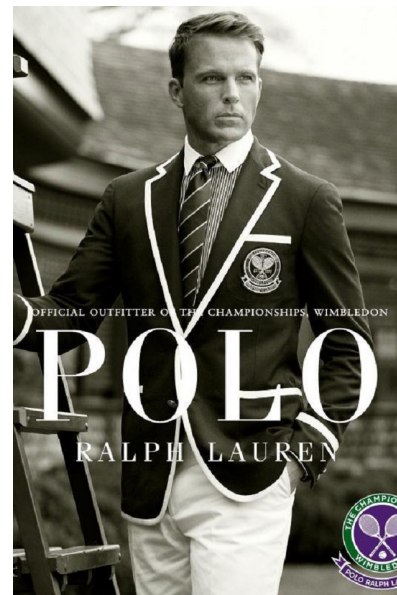

TIM RYAN

Height 6'11"   Waist 32"   Inseam 33"   Shoe 11 US (kids)   Hair Brown  
Eyes Blue

PREMIER  
MODELS & TALENT