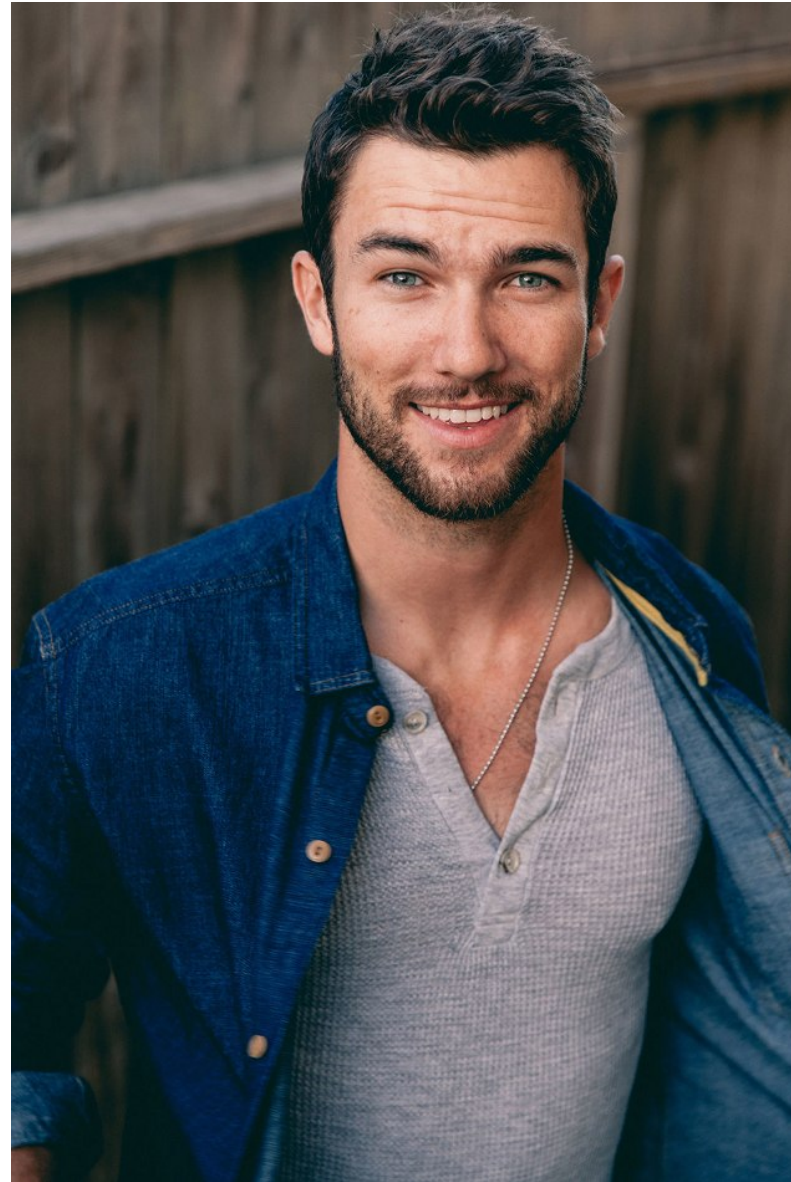

PREMIER
MODELS & TALENT

RYAN GUNNNARSON

Height 6'2" Waist 32" Inseam 32" Shoe 11.5 US Hair Brown Eyes Blue

RYAN GUNNNARSON

Height 6'2" Waist 32" Inseam 32" Shoe 11.5 US Hair Brown Eyes Blue

RYAN GUNNNARSON

Height 6'2" Waist 32" Inseam 32" Shoe 11.5 US Hair Brown Eyes Blue

RYAN GUNNNARSON

Height 6'2" Waist 32" Inseam 32" Shoe 11.5 US Hair Brown Eyes Blue

PREMIER
MODELS & TALENT

RYAN GUNNNARSON

Height 6'2" Waist 32" Inseam 32" Shoe 11.5 US Hair Brown Eyes Blue