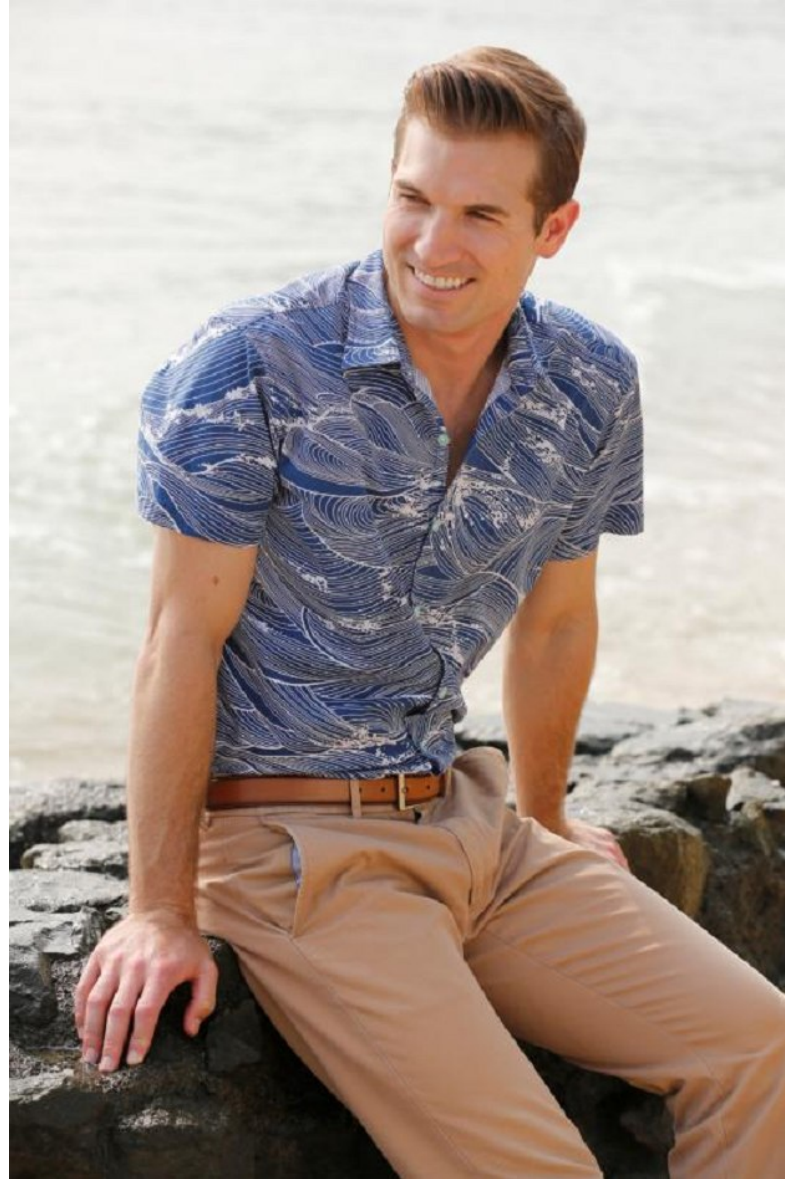

PREMIER  
MODELS & TALENT

REYN HALFORD

Height 5'9"   Waist 30"   Inseam 30"   Shoe 10 US (kids)   Hair Brown   Eyes Blue

**PREMIER**  
MODELS & TALENT

**REYN HALFORD**

Height 5'9"    Waist 30"    Inseam 30"    Shoe 10 US (kids)    Hair Brown    Eyes Blue