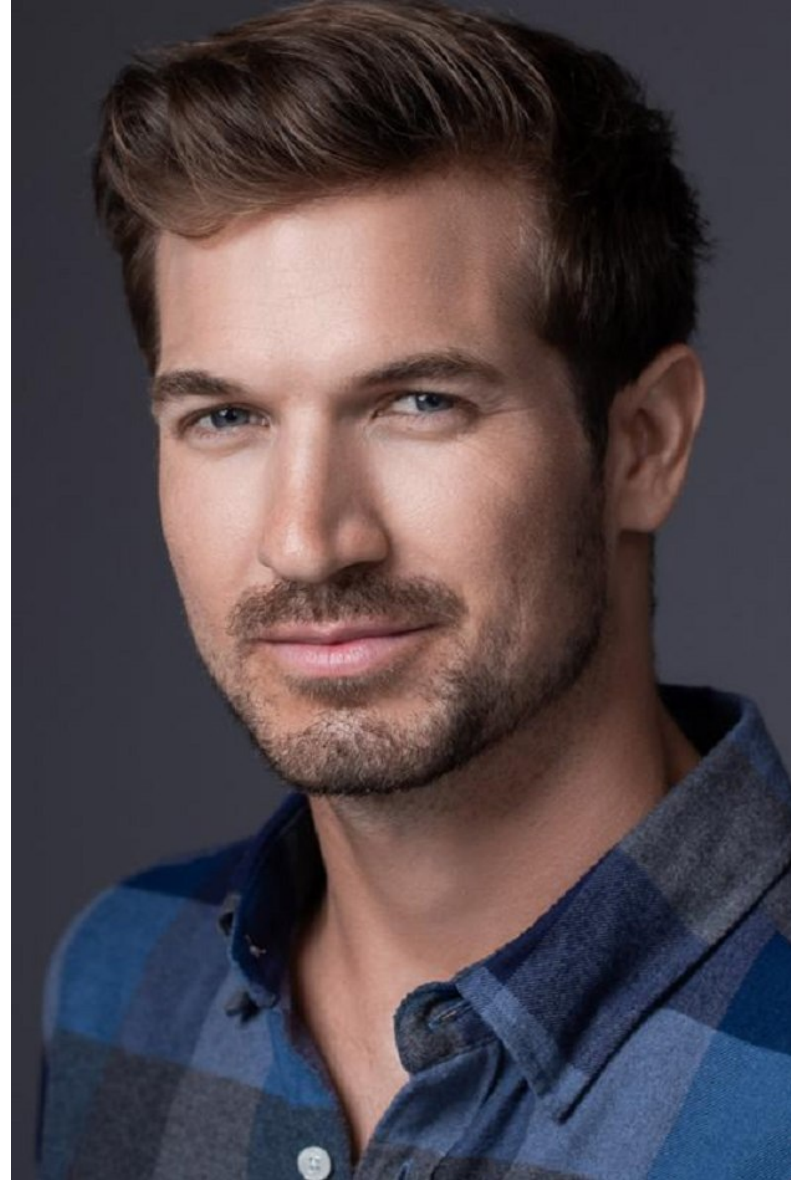

PREMIER  
MODELS & TALENT

REYN HALFORD

Height 5'9"   Waist 30"   Inseam 30"   Shoe 10 US (kids)   Hair Brown   Eyes Blue

**PREMIER**  
MODELS & TALENT

**REYN HALFORD**

Height 5'9"    Waist 30"    Inseam 30"    Shoe 10 US (kids)    Hair Brown    Eyes Blue