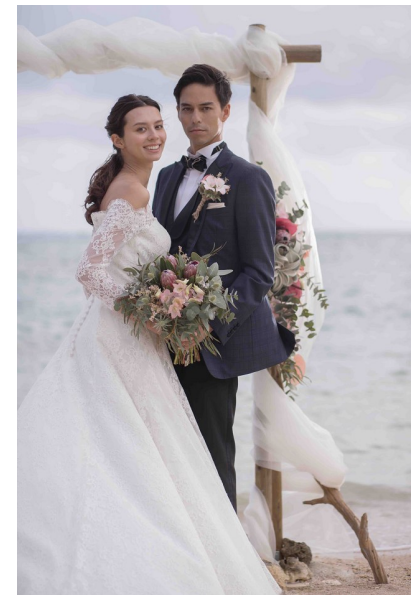

TEDDY WILKINS

Height 6'0" Waist 30" Inseam 30" Shoe 9.5 US (kids) Hair Brown
Eyes Hazel

PREMIER
MODELS & TALENT