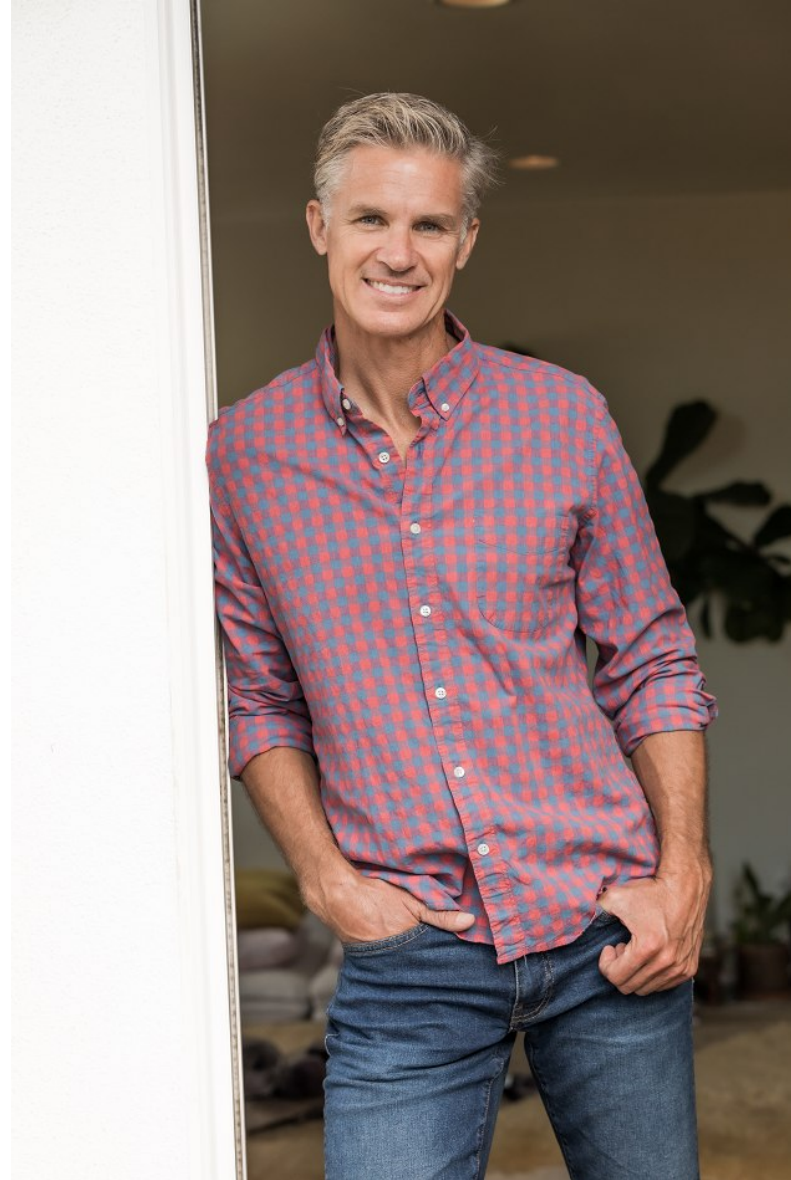

**PREMIER**  
MODELS & TALENT

**TIM KUSSEROW**

Height 6'0"   Waist 31"   Inseam 32"   Shoe 10 US   Hair Silver   Eyes Blue

**PREMIER**  
MODELS & TALENT

**TIM KUSSEROW**

Height 6'0"   Waist 31"   Inseam 32"   Shoe 10 US   Hair Silver   Eyes Blue

**PREMIER**  
MODELS & TALENT

**TIM KUSSEROW**

Height 6'0"   Waist 31"   Inseam 32"   Shoe 10 US   Hair Silver   Eyes Blue

PREMIER  
MODELS & TALENT

TIM KUSSEROW

Height 6'0"   Waist 31"   Inseam 32"   Shoe 10 US   Hair Silver   Eyes Blue

**PREMIER**  
MODELS & TALENT

**TIM KUSSEROW**

Height 6'0"   Waist 31"   Inseam 32"   Shoe 10 US   Hair Silver   Eyes Blue