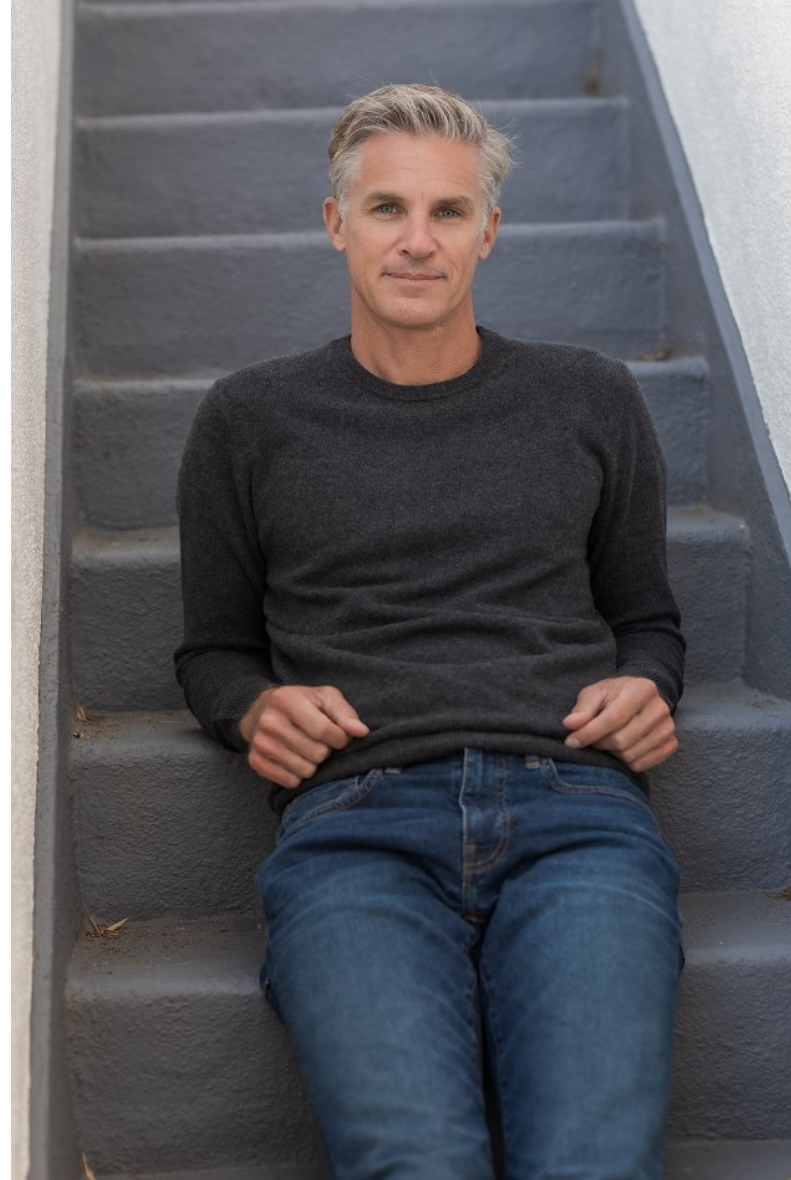

**PREMIER**  
MODELS & TALENT

**TIM KUSSEROW**

Height 6'0"   Waist 31"   Inseam 32"   Shoe 10 US   Hair Silver   Eyes Blue

**PREMIER**  
MODELS & TALENT

**TIM KUSSEROW**

Height 6'0"   Waist 31"   Inseam 32"   Shoe 10 US   Hair Silver   Eyes Blue

**PREMIER**  
MODELS & TALENT

**TIM KUSSEROW**

Height 6'0"   Waist 31"   Inseam 32"   Shoe 10 US   Hair Silver   Eyes Blue

PREMIER  
MODELS & TALENT

TIM KUSSEROW

Height 6'0"   Waist 31"   Inseam 32"   Shoe 10 US   Hair Silver   Eyes Blue

**PREMIER**  
MODELS & TALENT

**TIM KUSSEROW**

Height 6'0"   Waist 31"   Inseam 32"   Shoe 10 US   Hair Silver   Eyes Blue