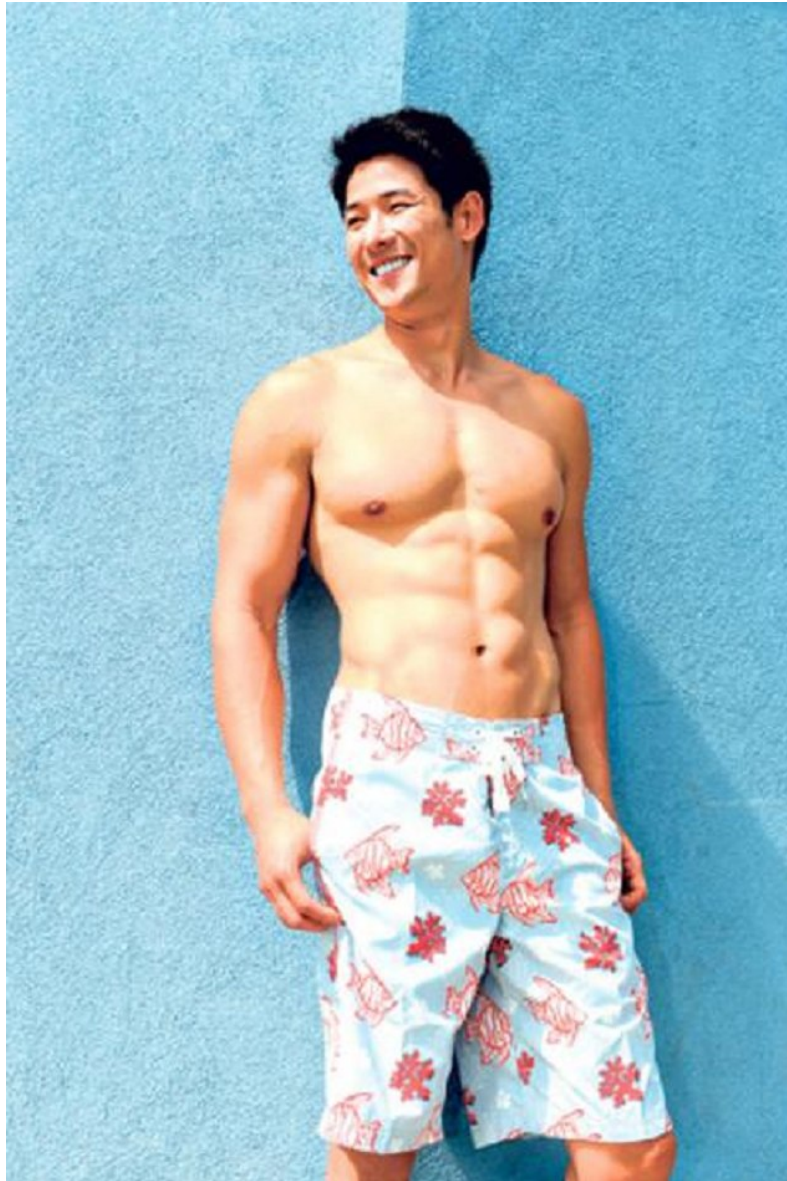

PREMIER
MODELS & TALENT

MIKE HSIA

Height 6'0" Waist 32" Inseam 32" Shoe 10.5 US (kids) Hair Dark Brown Eyes Brown

PREMIER
MODELS & TALENT

MIKE HSIA

Height 6'0" Waist 32" Inseam 32" Shoe 10.5 US (kids) Hair Dark Brown Eyes Brown

PREMIER
MODELS & TALENT

MIKE HSIA

Height 6'0" Waist 32" Inseam 32" Shoe 10.5 US (kids) Hair Dark Brown Eyes Brown