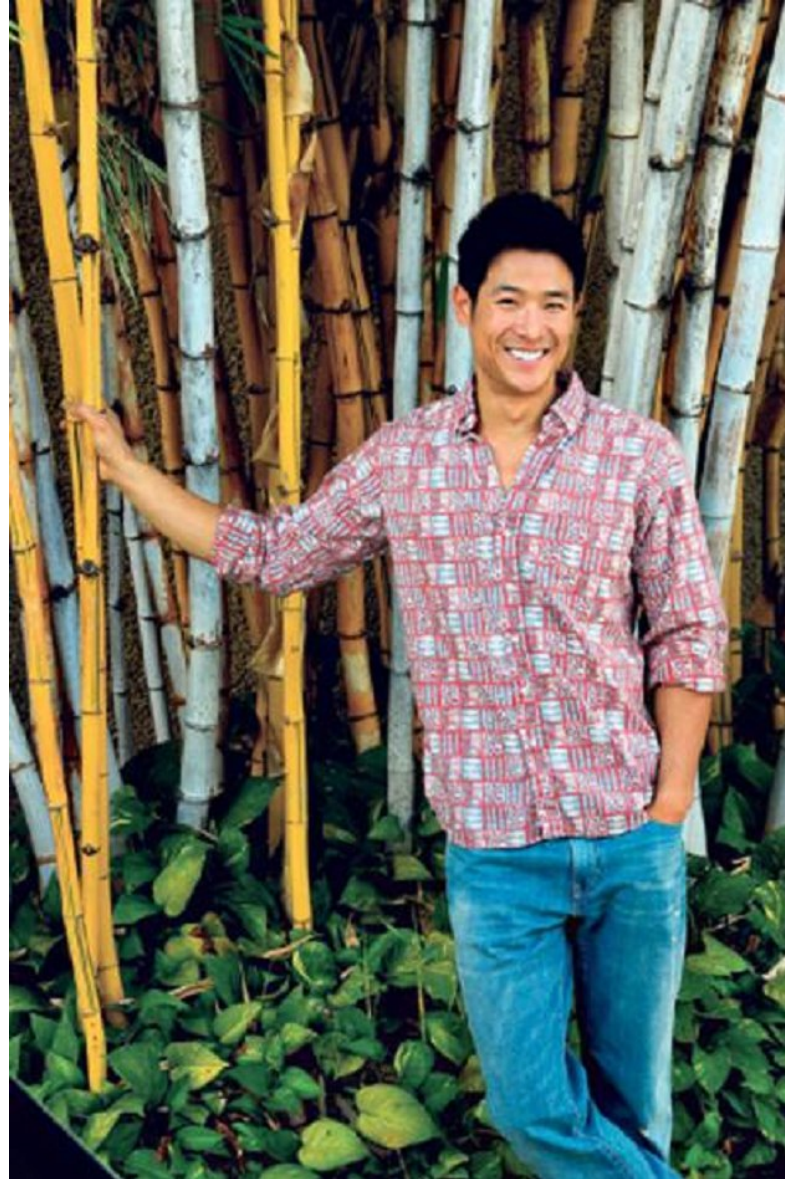

PREMIER
MODELS & TALENT

MIKE HSIA

Height 6'0" Waist 32" Inseam 32" Shoe 10.5 US (kids) Hair Dark Brown Eyes Brown

PREMIER
MODELS & TALENT

MIKE HSIA

Height 6'0" Waist 32" Inseam 32" Shoe 10.5 US (kids) Hair Dark Brown Eyes Brown

PREMIER
MODELS & TALENT

MIKE HSIA

Height 6'0" Waist 32" Inseam 32" Shoe 10.5 US (kids) Hair Dark Brown Eyes Brown