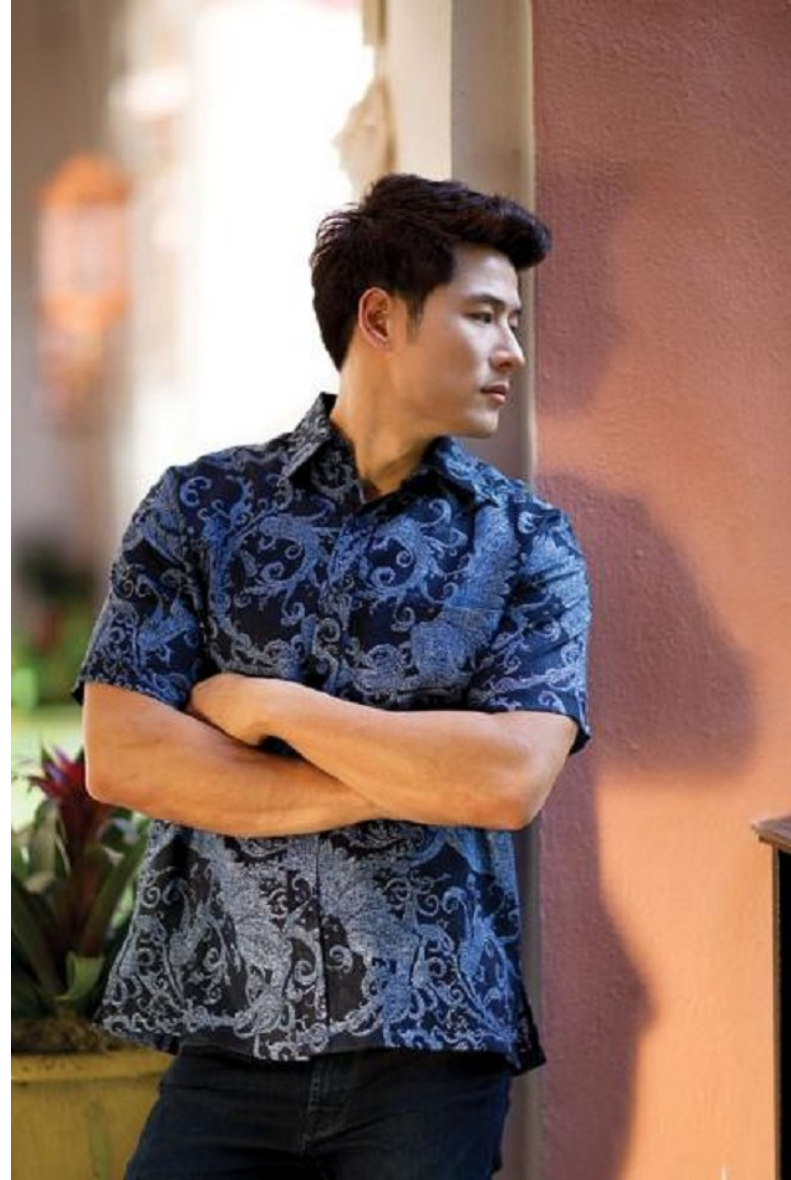

PREMIER
MODELS & TALENT

MIKE HSIA

Height 6'0" Waist 32" Inseam 32" Shoe 10.5 US (kids) Hair Dark Brown Eyes Brown

PREMIER
MODELS & TALENT

MIKE HSIA

Height 6'0" Waist 32" Inseam 32" Shoe 10.5 US (kids) Hair Dark Brown Eyes Brown

PREMIER
MODELS & TALENT

MIKE HSIA

Height 6'0" Waist 32" Inseam 32" Shoe 10.5 US (kids) Hair Dark Brown Eyes Brown