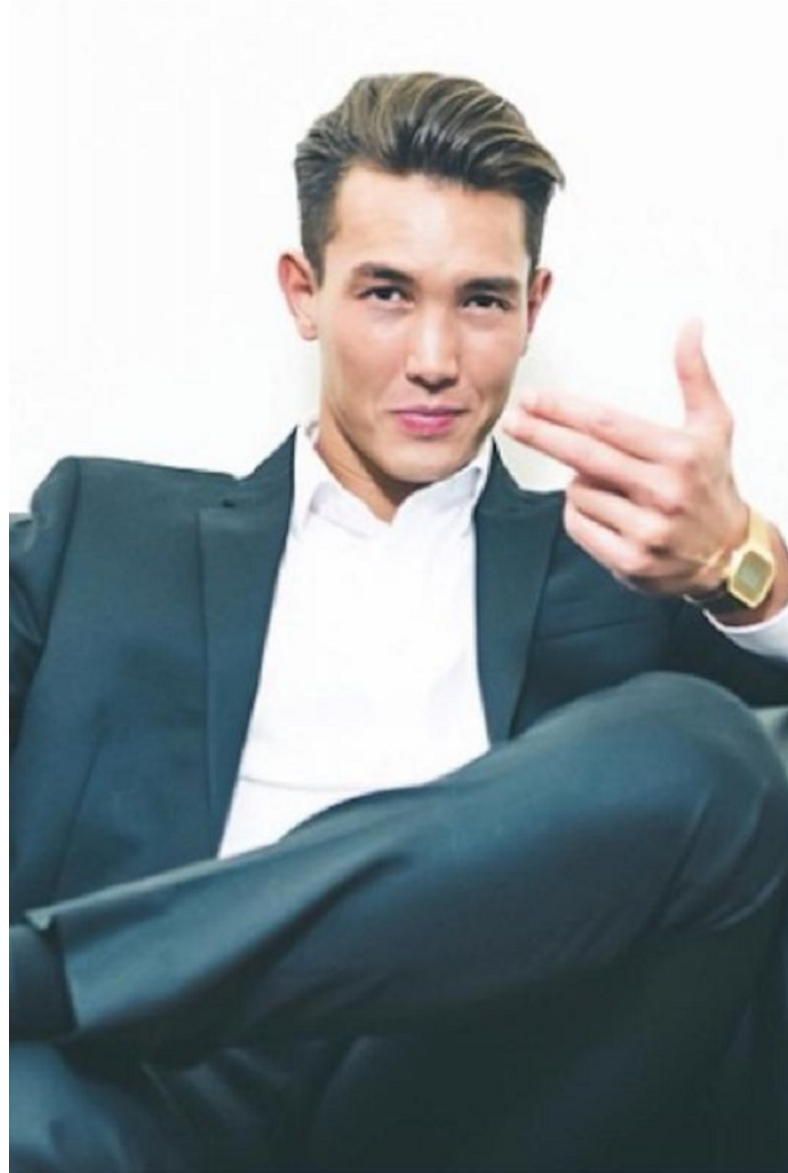

EDWARD BOHL

Height 6'1" Waist 31" Inseam 32" Shoe 10.5 US (kids) Hair Brown Eyes Hazel

PREMIER
MODELS & TALENT

EDWARD BOHL

Height 6'1" Waist 31" Inseam 32" Shoe 10.5 US (kids) Hair Brown Eyes Hazel

PREMIER
MODELS & TALENT

EDWARD BOHL

Height 6'1" Waist 31" Inseam 32" Shoe 10.5 US (kids) Hair Brown Eyes Hazel

PREMIER
MODELS & TALENT

EDWARD BOHL

Height 6'1" Waist 31" Inseam 32" Shoe 10.5 US (kids) Hair Brown Eyes Hazel

EDWARD BOHL

Height 6'1" Waist 31" Inseam 32" Shoe 10.5 US (kids) Hair Brown Eyes Hazel

PREMIER
MODELS & TALENT

EDWARD BOHL

Height 6'1" Waist 31" Inseam 32" Shoe 10.5 US (kids) Hair Brown Eyes Hazel