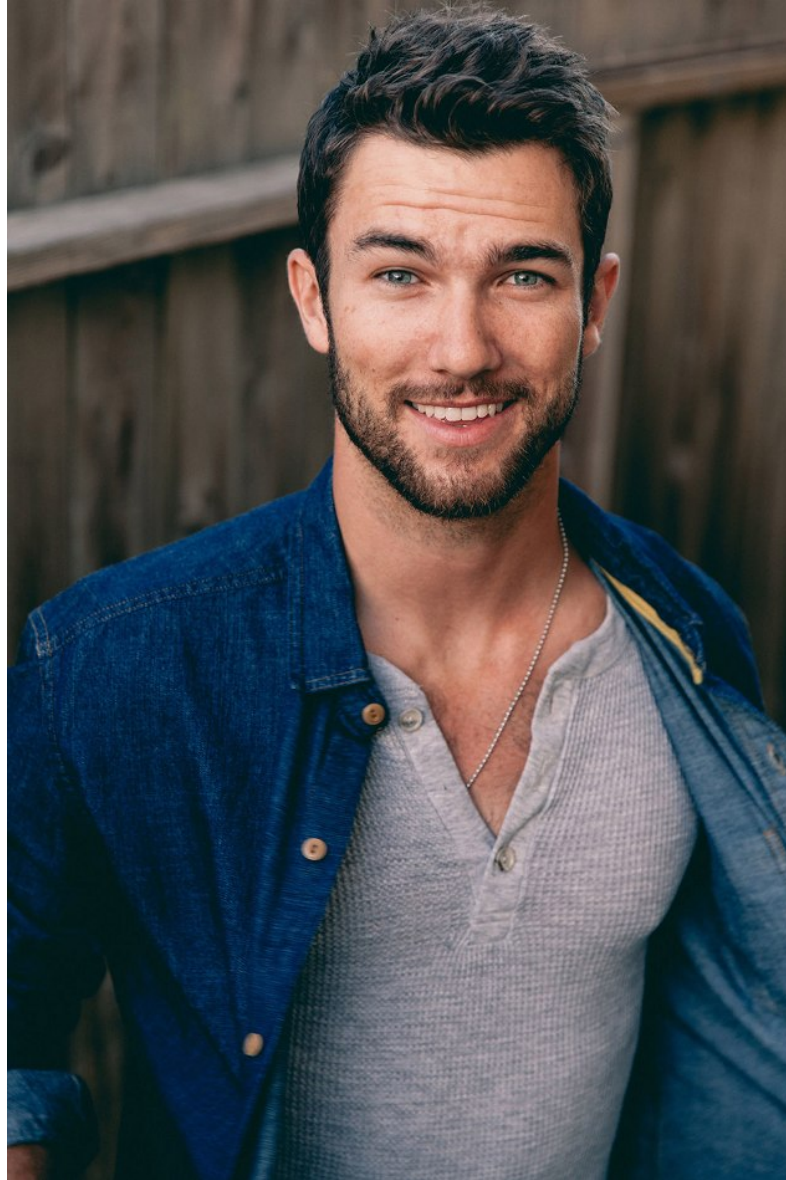

PREMIER  
MODELS & TALENT

RYAN GUNNNARSON

Height 6'2"   Waist 32"   Inseam 32"   Shoe 11.5 US   Hair Brown   Eyes Blue

RYAN GUNNNARSON

Height 6'2"   Waist 32"   Inseam 32"   Shoe 11.5 US   Hair Brown   Eyes Blue

RYAN GUNNNARSON

Height 6'2"   Waist 32"   Inseam 32"   Shoe 11.5 US   Hair Brown   Eyes Blue

PREMIER  
MODELS & TALENT

RYAN GUNNNARSON

Height 6'2"   Waist 32"   Inseam 32"   Shoe 11.5 US   Hair Brown   Eyes Blue

RYAN GUNNNARSON

Height 6'2" Waist 32" Inseam 32" Shoe 11.5 US Hair Brown Eyes Blue