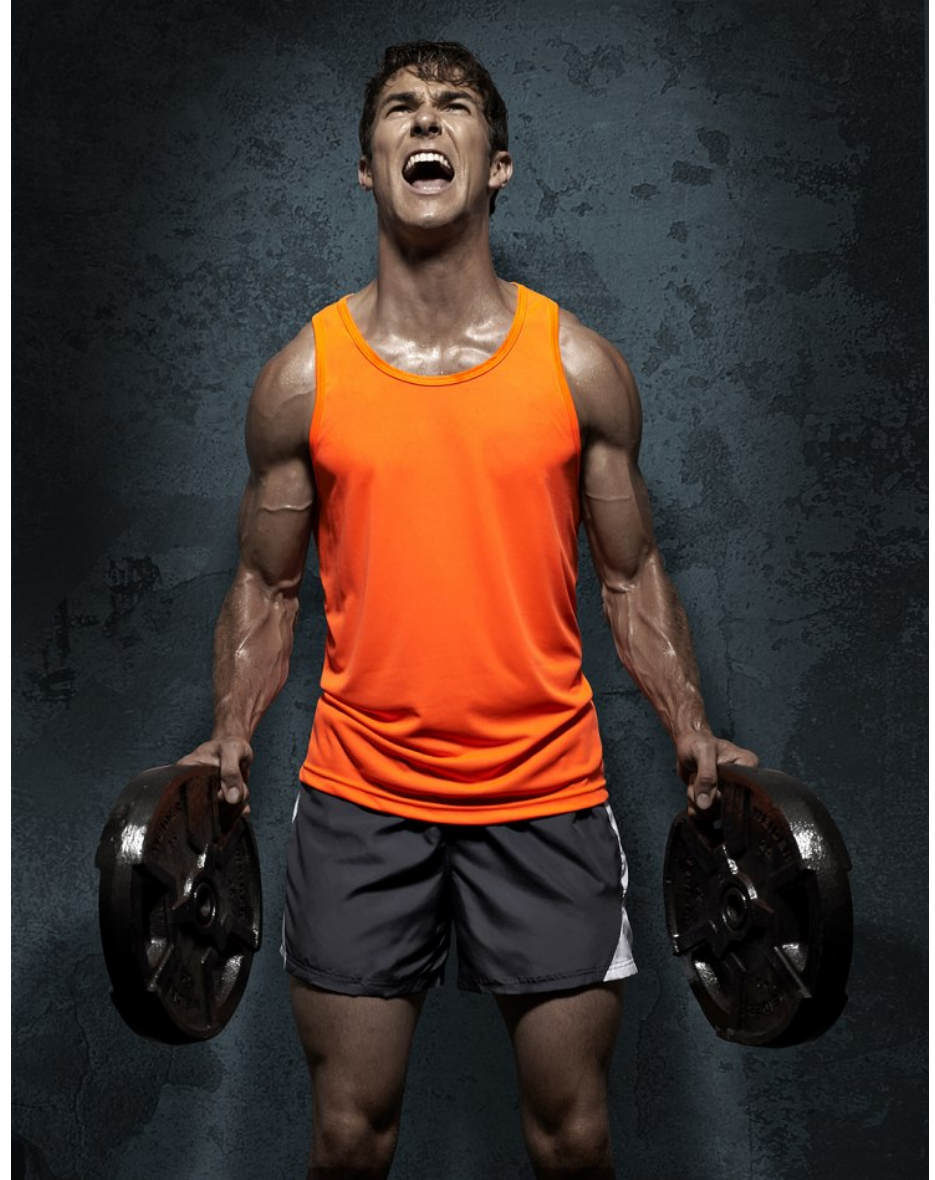

PREMIER  
MODELS & TALENT

RYAN GUNNNARSON

Height 6'2"   Waist 32"   Inseam 32"   Shoe 11.5 US   Hair Brown   Eyes Blue

RYAN GUNNNARSON

Height 6'2"   Waist 32"   Inseam 32"   Shoe 11.5 US   Hair Brown   Eyes Blue

RYAN GUNNNARSON

Height 6'2"   Waist 32"   Inseam 32"   Shoe 11.5 US   Hair Brown   Eyes Blue

PREMIER  
MODELS & TALENT

RYAN GUNNNARSON

Height 6'2"   Waist 32"   Inseam 32"   Shoe 11.5 US   Hair Brown   Eyes Blue

RYAN GUNNNARSON

Height 6'2" Waist 32" Inseam 32" Shoe 11.5 US Hair Brown Eyes Blue