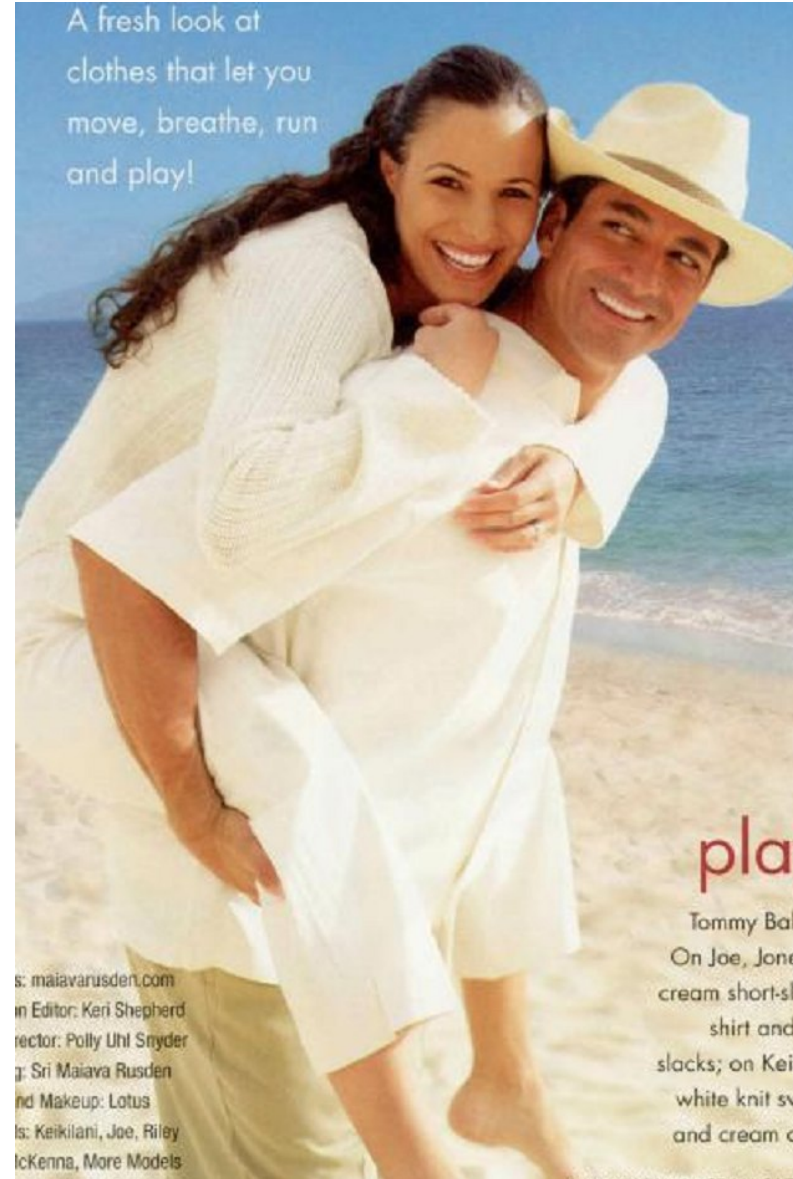

PREMIER
MODELS & TALENT

JOE TORO

Height 5'10.5" Waist 33" Inseam 32" Shoe 10 US (kids) Hair Black Eyes Brown

JOE TORO

Height 5'10.5" Waist 33" Inseam 32" Shoe 10 US (kids) Hair Black Eyes Brown

JOE TORO

Height 5'10.5" Waist 33" Inseam 32" Shoe 10 US (kids) Hair Black Eyes Brown

PREMIER
MODELS & TALENT

JOE TORO

Height 5'10.5" Waist 33" Inseam 32" Shoe 10 US (kids) Hair Black Eyes Brown