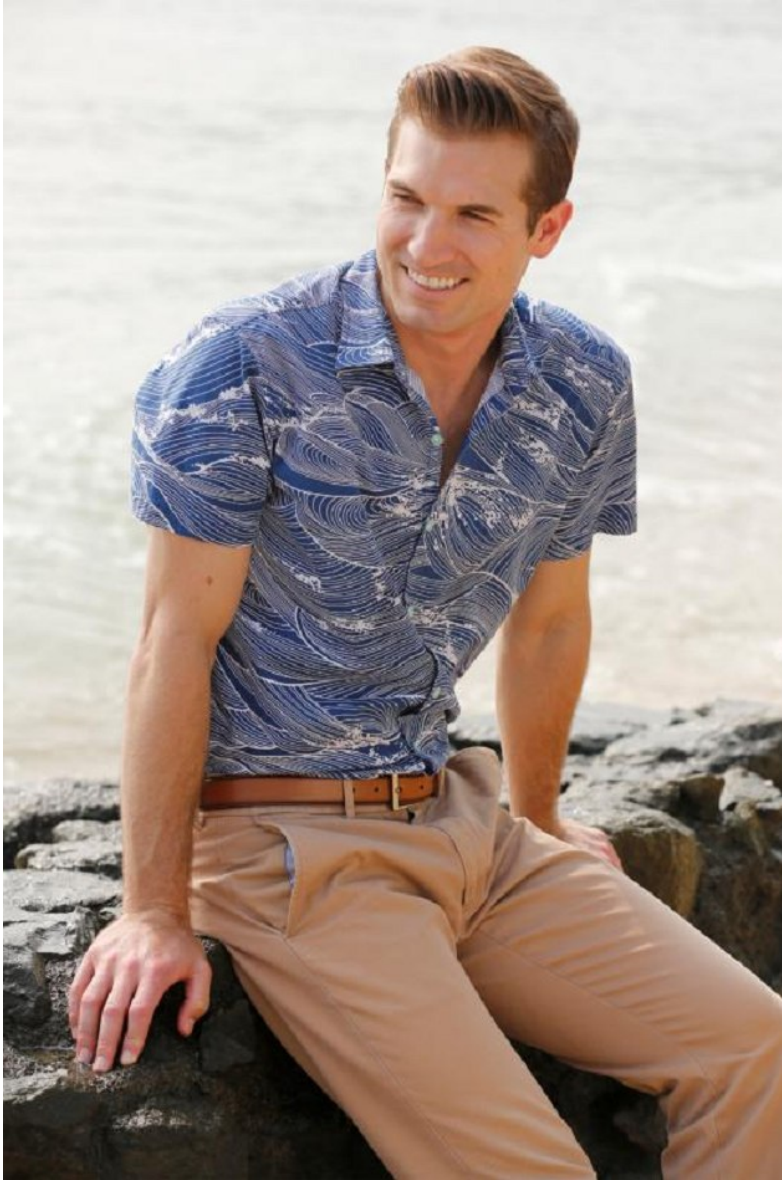

PREMIER
MODELS & TALENT

REYN HALFORD

Height 5'9" Waist 30" Inseam 30" Shoe 10 US (kids) Hair Brown Eyes Blue

PREMIER
MODELS & TALENT

REYN HALFORD

Height 5'9" Waist 30" Inseam 30" Shoe 10 US (kids) Hair Brown Eyes Blue

PREMIER
MODELS & TALENT

REYN HALFORD

Height 5'9" Waist 30" Inseam 30" Shoe 10 US (kids) Hair Brown Eyes Blue