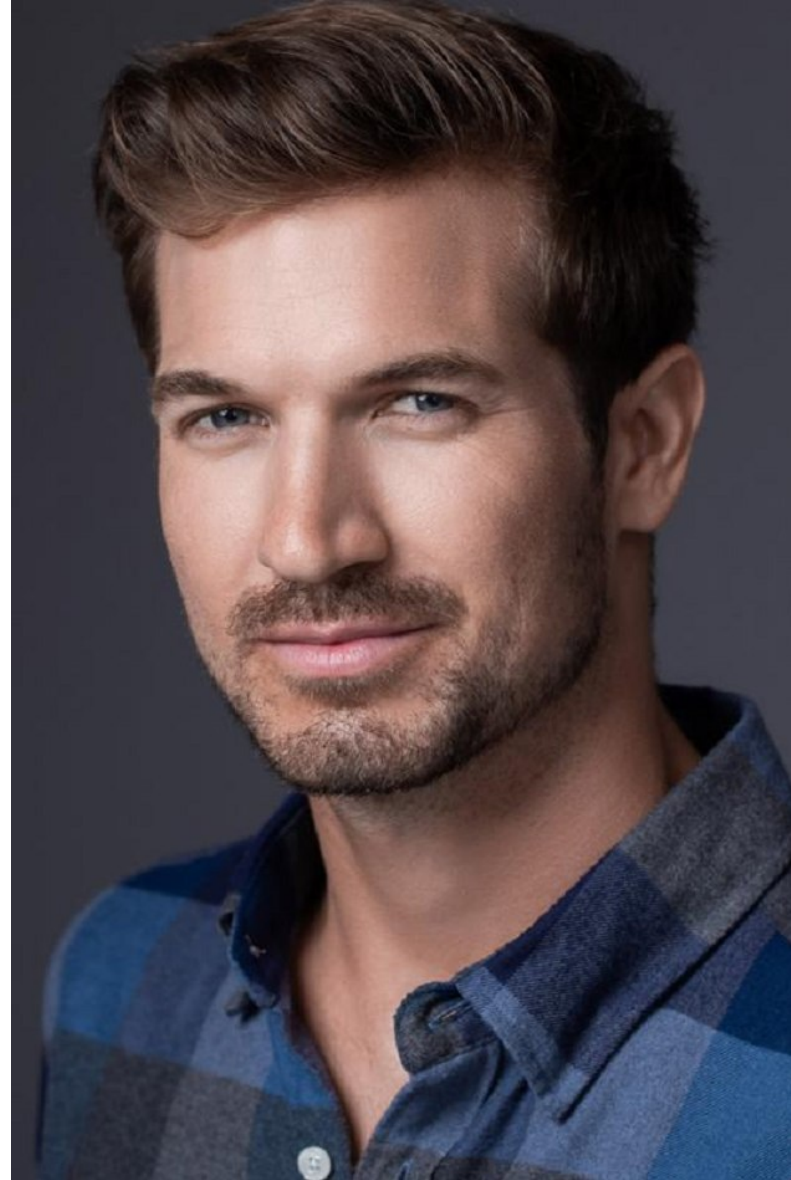

PREMIER
MODELS & TALENT

REYN HALFORD

Height 5'9" Waist 30" Inseam 30" Shoe 10 US (kids) Hair Brown Eyes Blue

PREMIER
MODELS & TALENT

REYN HALFORD

Height 5'9" Waist 30" Inseam 30" Shoe 10 US (kids) Hair Brown Eyes Blue

PREMIER
MODELS & TALENT

REYN HALFORD

Height 5'9" Waist 30" Inseam 30" Shoe 10 US (kids) Hair Brown Eyes Blue