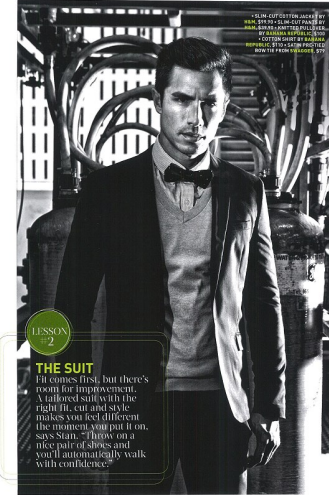

KYLE SMIGIELSKI

Height 6'0"   Waist 32"   Inseam 32"   Shoe 10 US (kids)   Hair Brown  
Eyes Hazel

GUIDE TO STYLE

PREMIER  
MODELS & TALENT