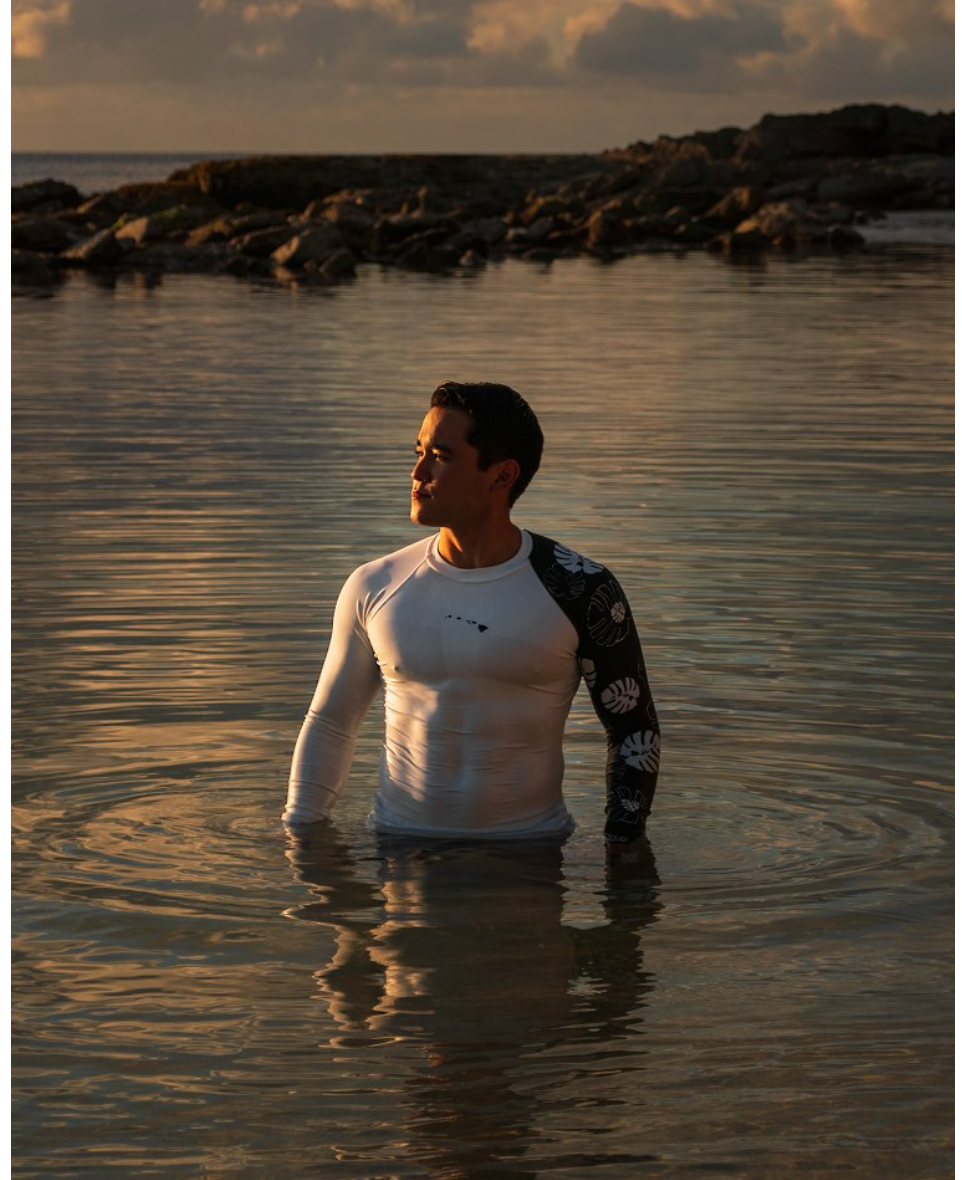

PREMIER
MODELS & TALENT

ANTHONY CASTRO

Height 5'9" Waist 32" Inseam 32" Shoe 10 US Hair Black Eyes Brown

ANTHONY CASTRO

Height 5'9" Waist 32" Inseam 32" Shoe 10 US Hair Black Eyes Brown

ANTHONY CASTRO

Height 5'9" Waist 32" Inseam 32" Shoe 10 US Hair Black Eyes Brown

PREMIER
MODELS & TALENT

ANTHONY CASTRO

Height 5'9" Waist 32" Inseam 32" Shoe 10 US Hair Black Eyes Brown