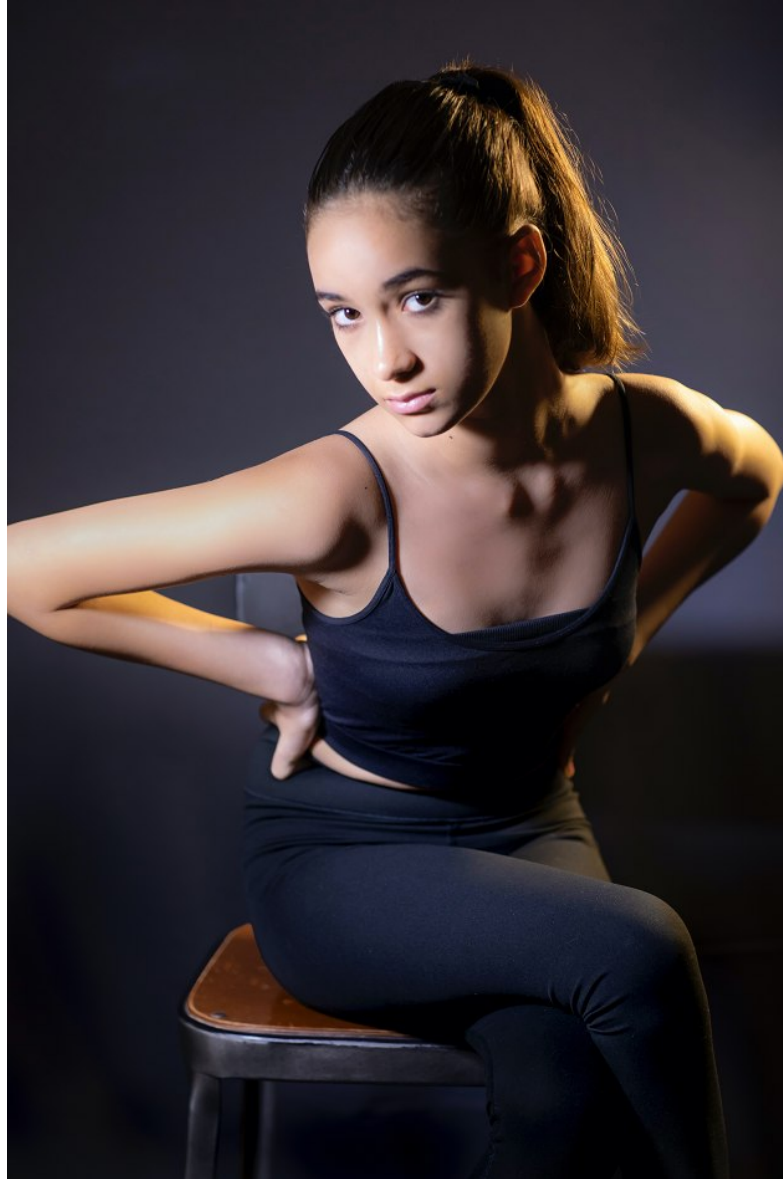

**PREMIER**  
MODELS & TALENT

**KEIRA WHEELER**

Height 5'4" Dress 0-2 US Shoe 6.5 US (kids) Hair Brown Eyes Brown

KEIRA WHEELER

Height 5'4" Dress 0-2 US Shoe 6.5 US (kids) Hair Brown Eyes Brown

**PREMIER**  
MODELS & TALENT

**KEIRA WHEELER**

Height 5'4" Dress 0-2 US Shoe 6.5 US (kids) Hair Brown Eyes Brown