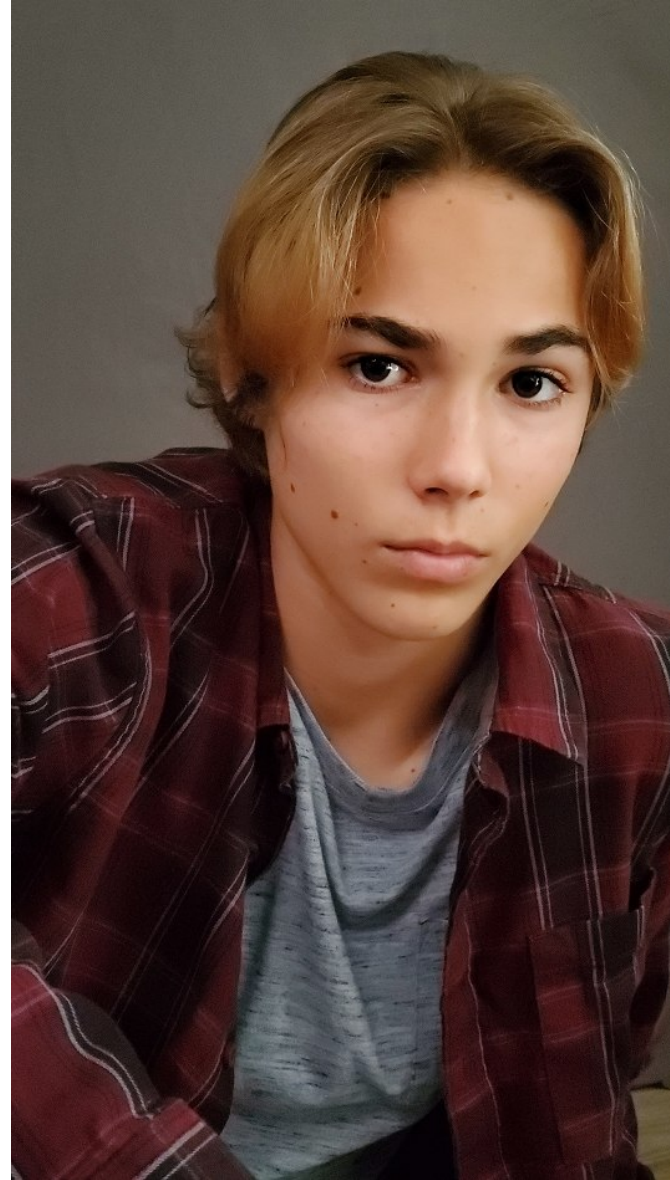

DEVIN GRUNE

Height 5'8.5" Chest 33.5" Waist 28" Inseam 33.5" Collar 14.5" Sleeve 24" Shoe 9.5 US Top S Bottom S Hair Dark Blonde Eyes Brown

DEVIN GRUNE

Height 5'8.5" Chest 33.5" Waist 28" Inseam 33.5" Collar 14.5" Sleeve 24" Shoe 9.5 US Top S Bottom S Hair Dark Blonde Eyes Brown