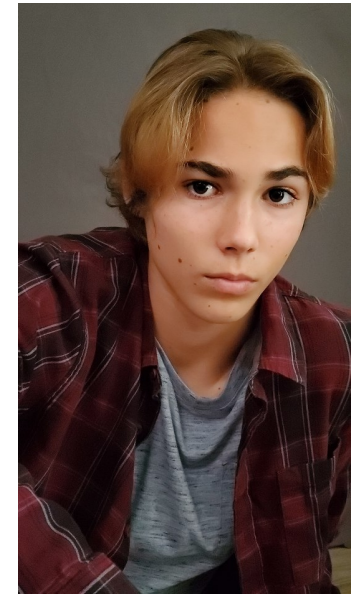

DEVIN GRUNE

Height 5'8.5" Chest 33.5" Waist 28" Inseam 33.5" Collar 14.5" Sleeve 24"
Shoe 9.5 US Top S Bottom S Hair Dark Blonde Eyes Brown

PREMIER
MODELS & TALENT