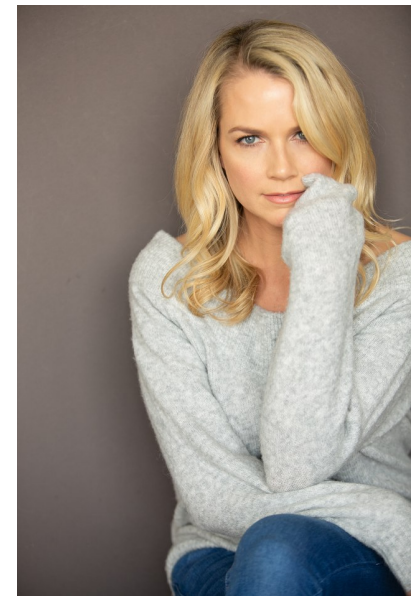

**ERIN ROSS**

Height 5'6" Bust 34" D Waist 26" Dress 0-2 US Shoe 8 US Top S  
Bottom S Hair Blonde Eyes Blue

**PREMIER**  
MODELS & TALENT